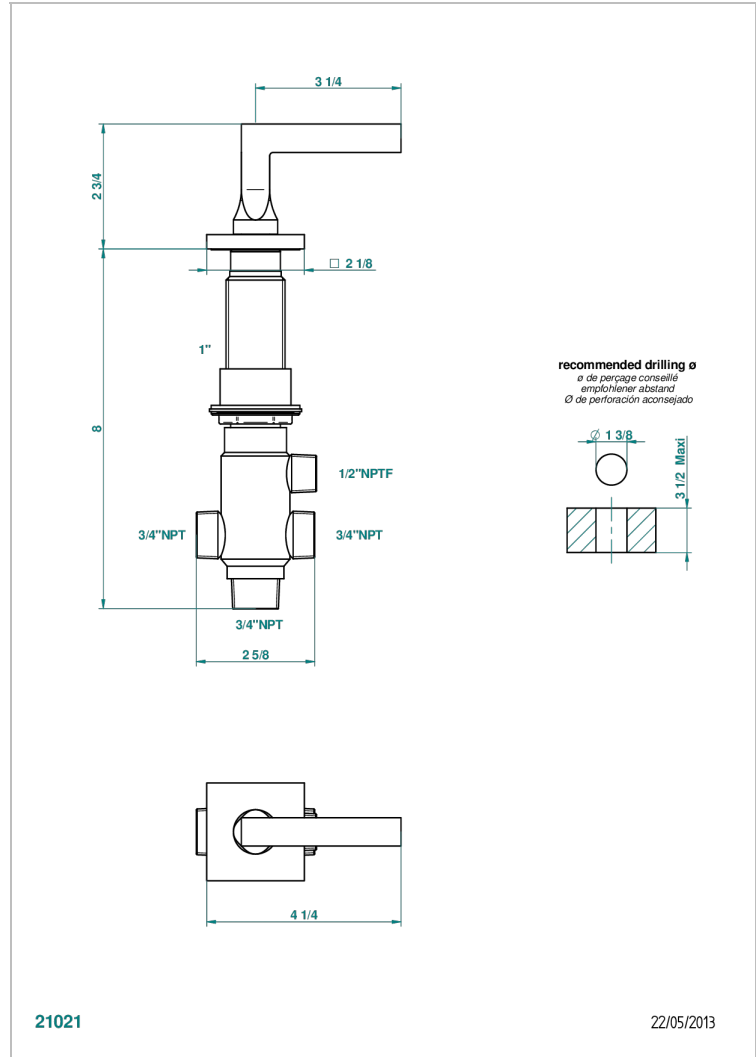

BELUGA WITH LEVER HANDLES

G1U-504VGUS

2-function deck diverter with trim

CHARACTERISTIC

- Beluga with lever handles
- 2-function deck diverter with trim

AVAILABLE FINITIONS

Black nickel - D24
 Blush PVD - H62
 Brass color PVD - H49
 Brown bronze color PVD - F33
 Chrome polished - A02
 Chrome polished / gold polished - G02