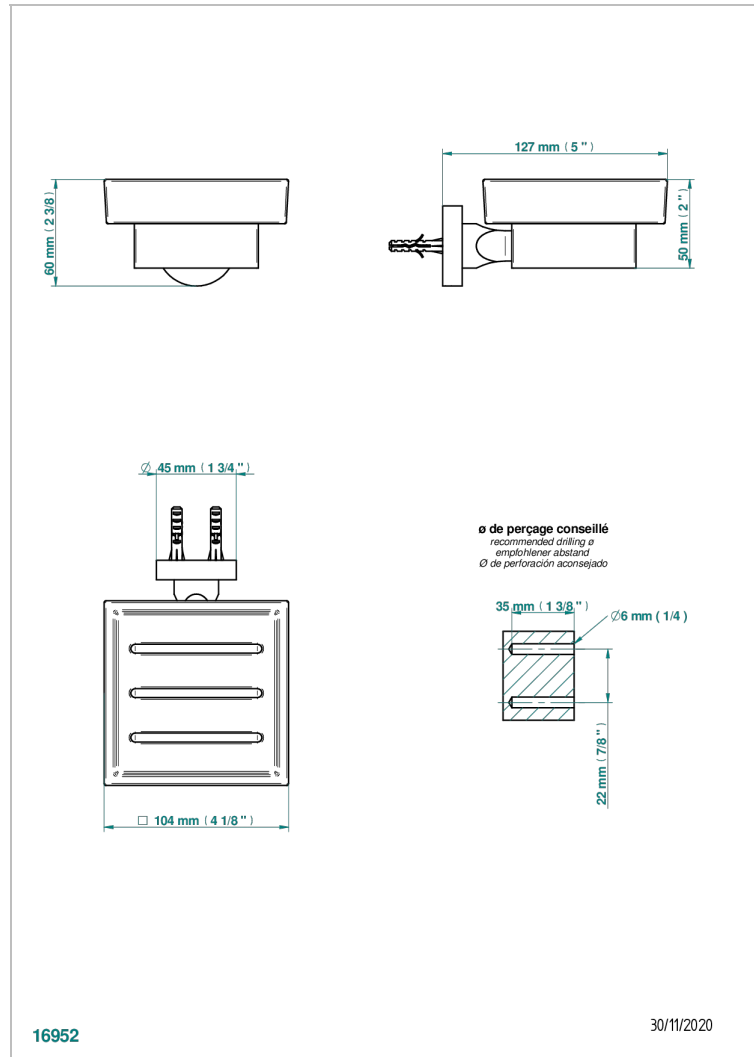

# BELUGA WITH LEVER HANDLES

G1U-500

Glass soap dish, wall mounted

THG<sup>®</sup>  
PARIS

## CHARACTERISTIC

- Beluga with lever handles
- Glass soap dish, wall mounted