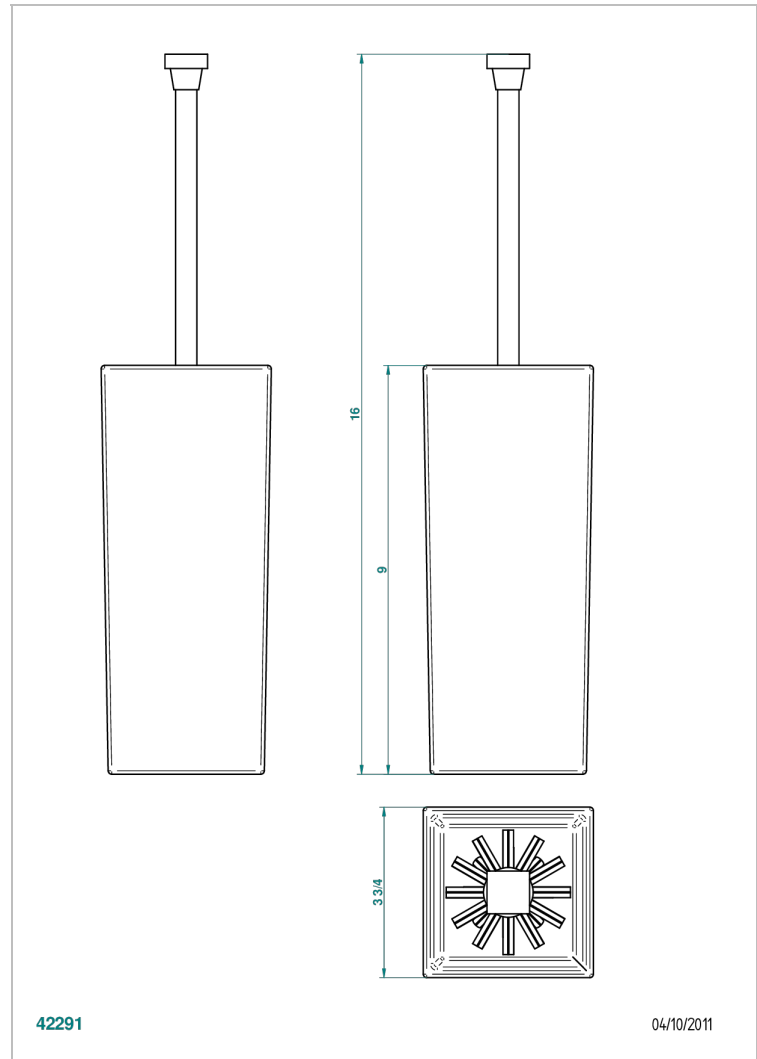

BELUGA WITH LEVER HANDLES

G1U-4702

Free standing toilet brush with glass holder

THG[®]
PARIS

CHARACTERISTIC

- Beluga with lever handles
- Free standing toilet brush with glass holder

AVAILABLE FINITIONS

Black nickel - D24