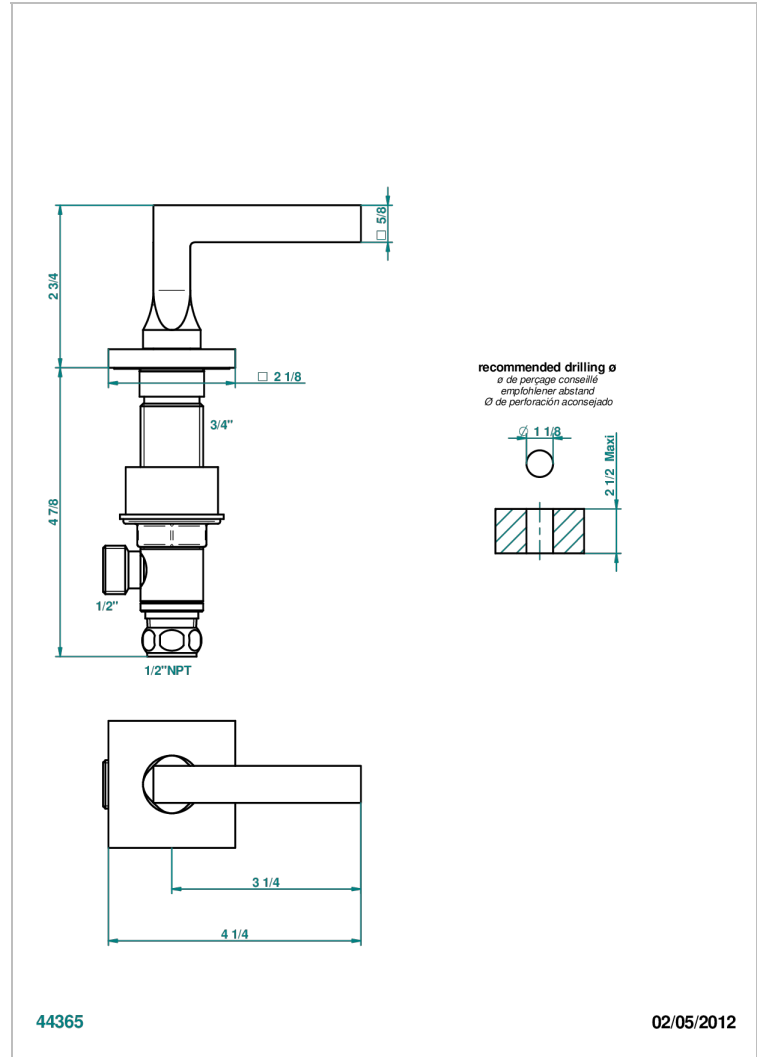

BELUGA WITH LEVER HANDLES

G1U-35/CUS

1/2" deck valve with trim for lavatory - Cold

CHARACTERISTIC

- Beluga with lever handles
- 1/2" deck valve with trim for lavatory - Cold

AVAILABLE FINITIONS

Black nickel - D24
 Blush PVD - H62
 Brass color PVD - H49
 Brown bronze color PVD - F33
 Chrome polished - A02
 Chrome polished / gold polished - G02