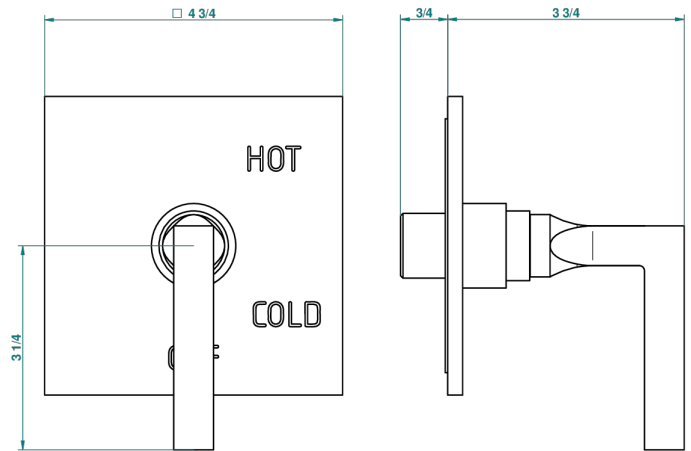

BELUGA WITH LEVER HANDLES

G1U-320B

Trim for pressure balance valve

36511

29/01/2010

CHARACTERISTIC

- Beluga with lever handles
- Trim for pressure balance valve

RELATED SKU'S

- Ref. G00-320A 1/2 " Pressure balance valve

AVAILABLE FINITIONS

Black nickel - D24

Blush PVD - H62

Brass color PVD - H49

Brown bronze color PVD - F33

Chrome polished - A02

Chrome polished / gold polished -