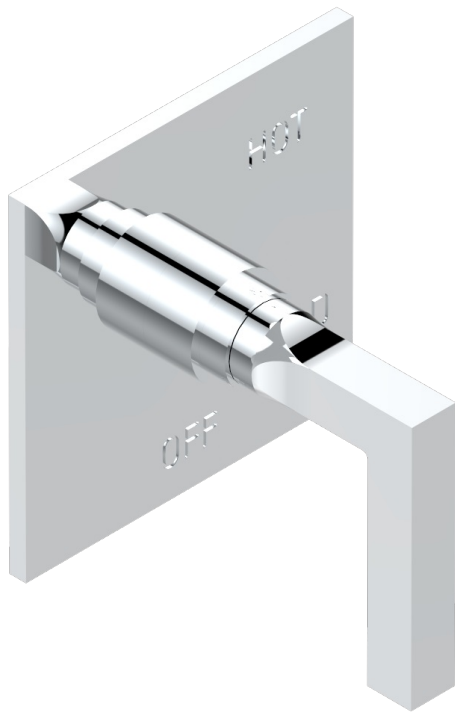

BELUGA WITH LEVER HANDLES

G1U-320B

Trim for pressure balance valve

36511

29/01/2010

CHARACTERISTIC

- Beluga with lever handles
- Trim for pressure balance valve

RELATED SKU'S

- Ref. G00-320A 1/2 " Pressure balance valve

AVAILABLE FINITIONS

Black nickel - D24

Blush PVD - H62

Brass color PVD - H49

Brown bronze color PVD - F33

Chrome polished - A02

Chrome polished / gold polished -