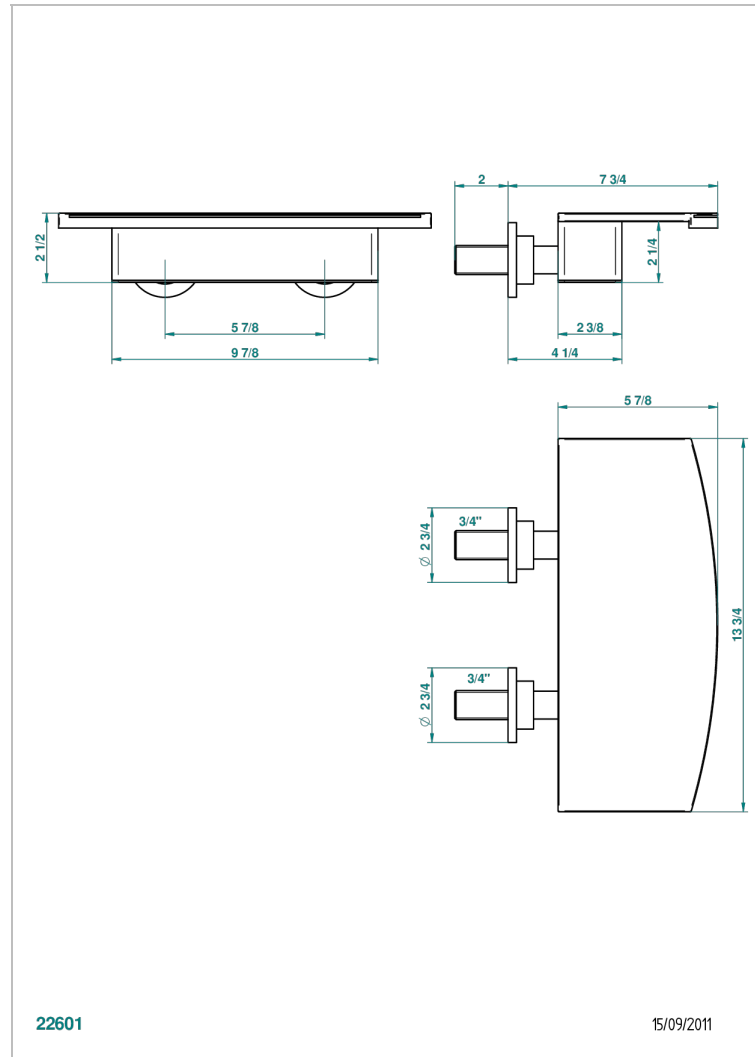

# BELUGA WITH LEVER HANDLES

G1U-22NIA/E

Waterfall bath spout, wall mounted, 13.3/4"

THG<sup>®</sup>  
PARIS

## CHARACTERISTIC

- Beluga with lever handles
- Waterfall bath spout, wall mounted, 13.3/4"