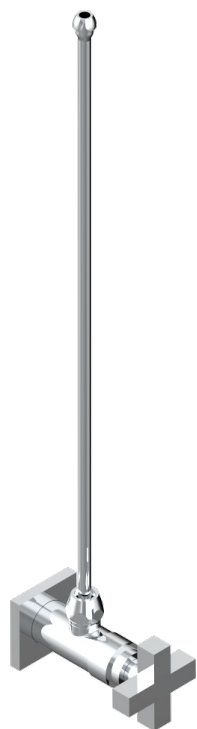

# BELUGA WITH LEVER HANDLES

G1U-181/SLA

Angle supply valve with 3/8" adaptor set

29856

25/06/2008

## CHARACTERISTIC

- Beluga with lever handles
- Angle supply valve with 3/8" adaptor set

## AVAILABLE FINITIONS

Black nickel - D24

Blush PVD - H62

Brass color PVD - H49

Brown bronze color PVD - F33

Chrome polished - A02

Chrome polished / gold polished - G02

Copper antique matt, coated - H07

Nickel antique / Sovereign - H28

Nickel color PVD - H55

Nickel polished - B01

Rose Gold - F27

Satin chrome - C03

Silver polished, antique - H03

Silver rhodium - F18

Soft gold - F30