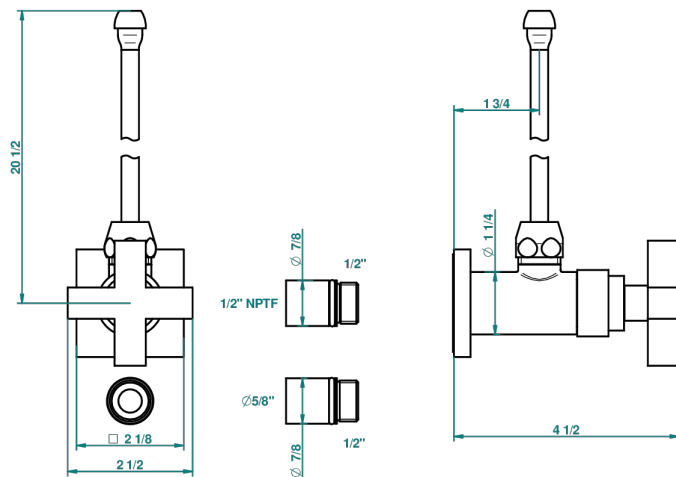

# BELUGA WITH LEVER HANDLES

G1U-181/SLA

Angle supply valve with 3/8" adaptor set

29856

25/06/2008

## CHARACTERISTIC

- Beluga with lever handles
- Angle supply valve with 3/8" adaptor set