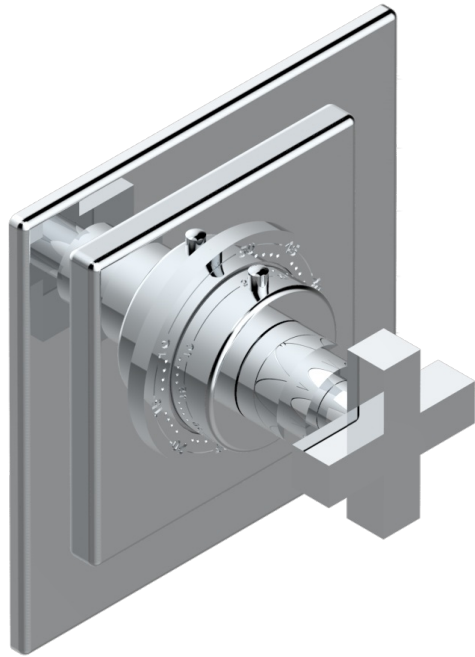

BELUGA WITH LEVER HANDLES

G1U-15EN16EC

Trim plate and handle for eurotherm valve 8200/us & 8300/us

5EC

18309

03/01/2011

CHARACTERISTIC

- Beluga with lever handles
- Trim plate and handle for eurotherm valve 8200/us & 8300/us

AVAILABLE FINITIONS

Black nickel - D24

Blush PVD - H62

Brass color PVD - H49

Brown bronze color PVD - F33

Chrome polished - A02

Chrome polished / gold polished - G02

Copper antique matt, coated - H07

Nickel antique / Sovereign - H28

Nickel color PVD - H55

Nickel polished - B01

Rose Gold - F27

Satin chrome - C03

Silver polished, antique - H03

Silver rhodium - F18

Soft gold - F30