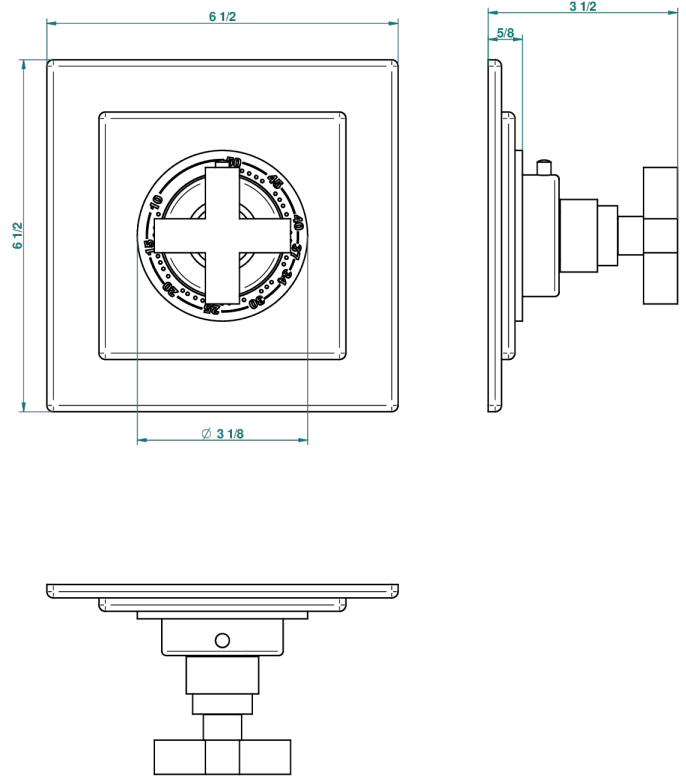

BELUGA WITH LEVER HANDLES

G1U-15EN16EC

Trim plate and handle for eurotherm valve 8200/us & 8300/us

5EC

18309

03/01/2011

CHARACTERISTIC

- Beluga with lever handles
- Trim plate and handle for eurotherm valve 8200/us & 8300/us