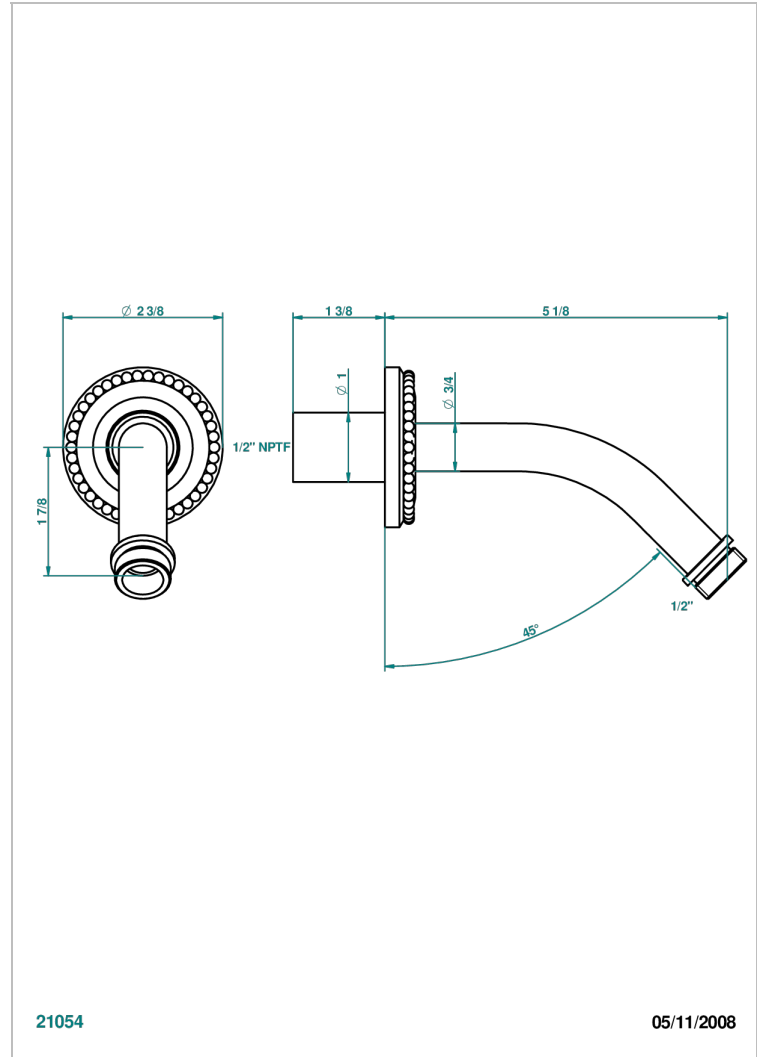

VERSAILLES

G14-82/US

Horizontal shower arm, 45°, lg: 4" 3/4

21054

05/11/2008

CHARACTERISTIC

- Versailles
- Horizontal shower arm, 45°, lg: 4" 3/4

AVAILABLE FINITIONS