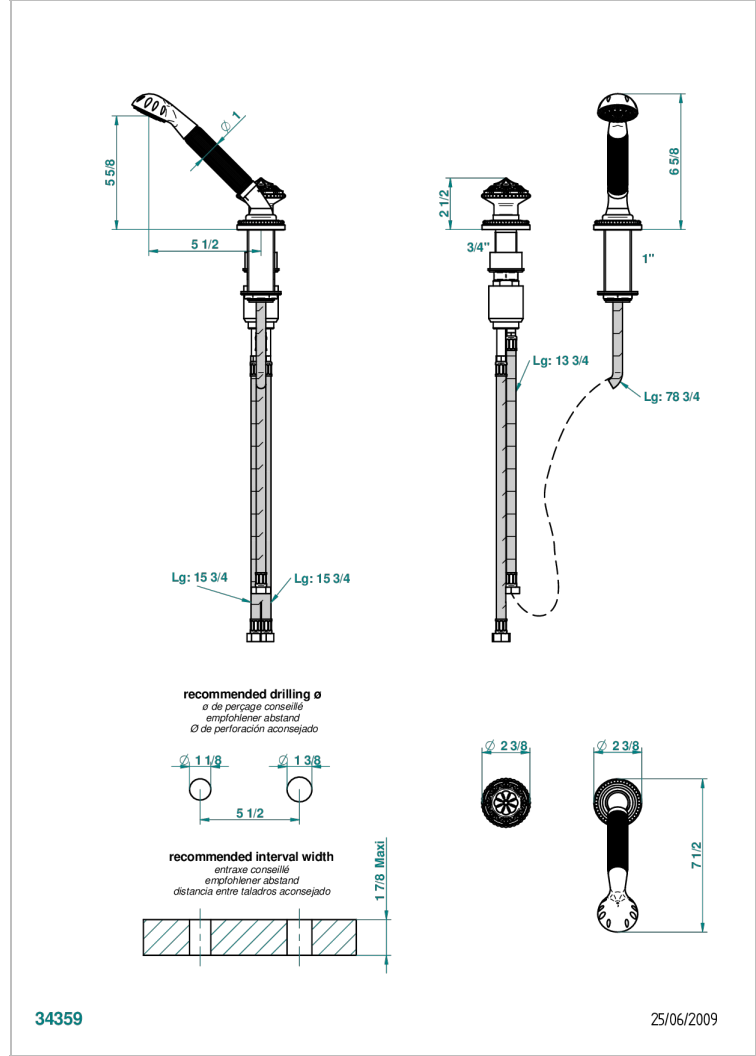

# VERSAILLES

G14-6532/60A

Deck mounted mixer with handshower, progressive cartridge

## CHARACTERISTIC

- Versailles
- Deck mounted mixer with handshower, progressive cartridge