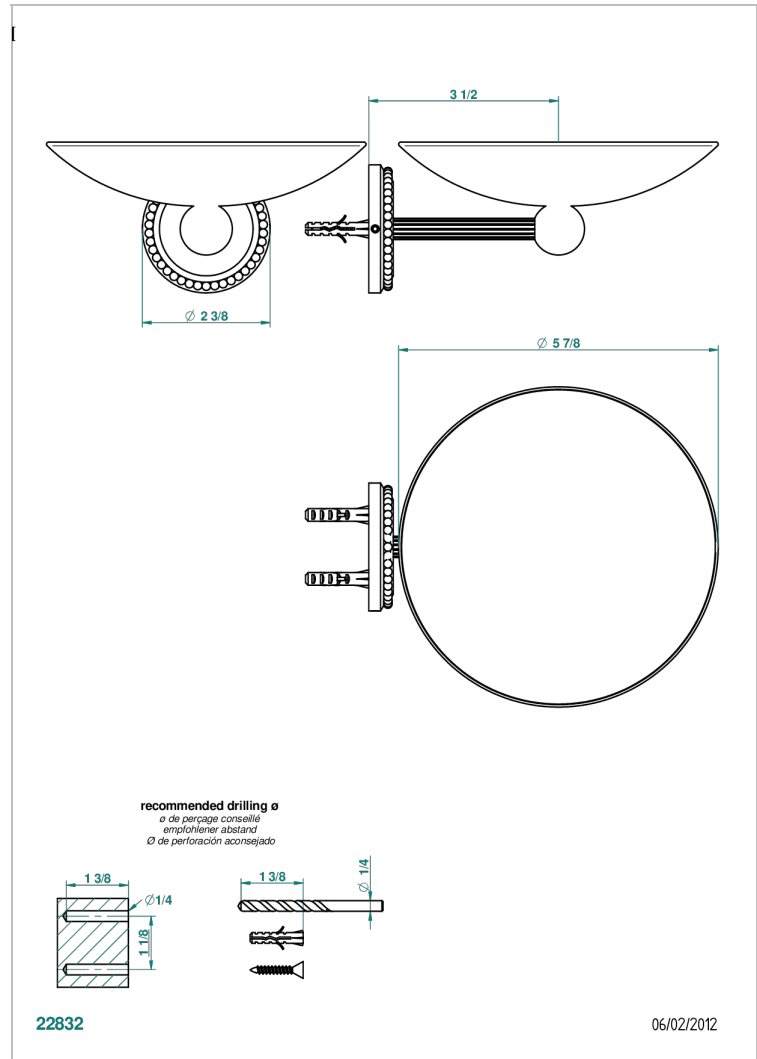

VERSAILLES

G14-546GM

Soap dish, wall mounted, 6" diameter

THG[®]
PARIS

CHARACTERISTIC

- Versailles
- Soap dish, wall mounted, 6" diameter

AVAILABLE FINITIONS

Black nickel - D24