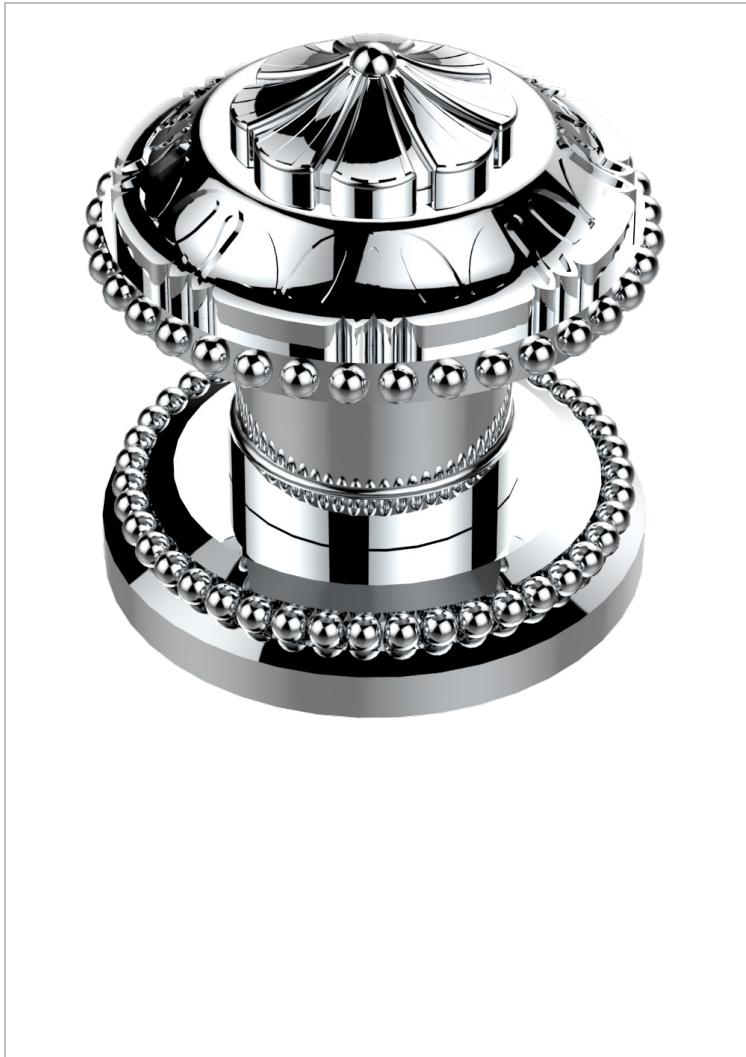

VERSAILLES

G14-504VGUS

2-function deck diverter with trim

CHARACTERISTIC

- Versailles
- 2-function deck diverter with trim

AVAILABLE FINITIONS

Black nickel - D24
 Blush PVD - H62
 Brass color PVD - H49
 Brown bronze color PVD - F33
 Chrome polished - A02
 Chrome polished / gold polished - G02

Copper antique matt, coated - H07
 Gold color PVD - H52
 Gold mat - F07
 Gold polished - F01
 Gold satiny - F03
 Graphite PVD - H64

Light coated bronze - D01
 Matt Umber PVD - H67
 Matt blush PVD - H60
 Matt brass color PVD - H50
 Matt brown bronze color PVD - F34
 Matt chrome (American satin) - C02

Matt gold color PVD - H53
 Matt graphite PVD - H65
 Matt nickel (American satin) - C01
 Matt nickel color PVD - H56
 Nickel antique / Sovereign - H28
 Nickel color PVD - H55

Nickel polished - B01
 Rose Gold - F27
 Satin chrome - C03
 Silver polished, antique - H03
 Silver rhodium - F18
 Soft gold - F30