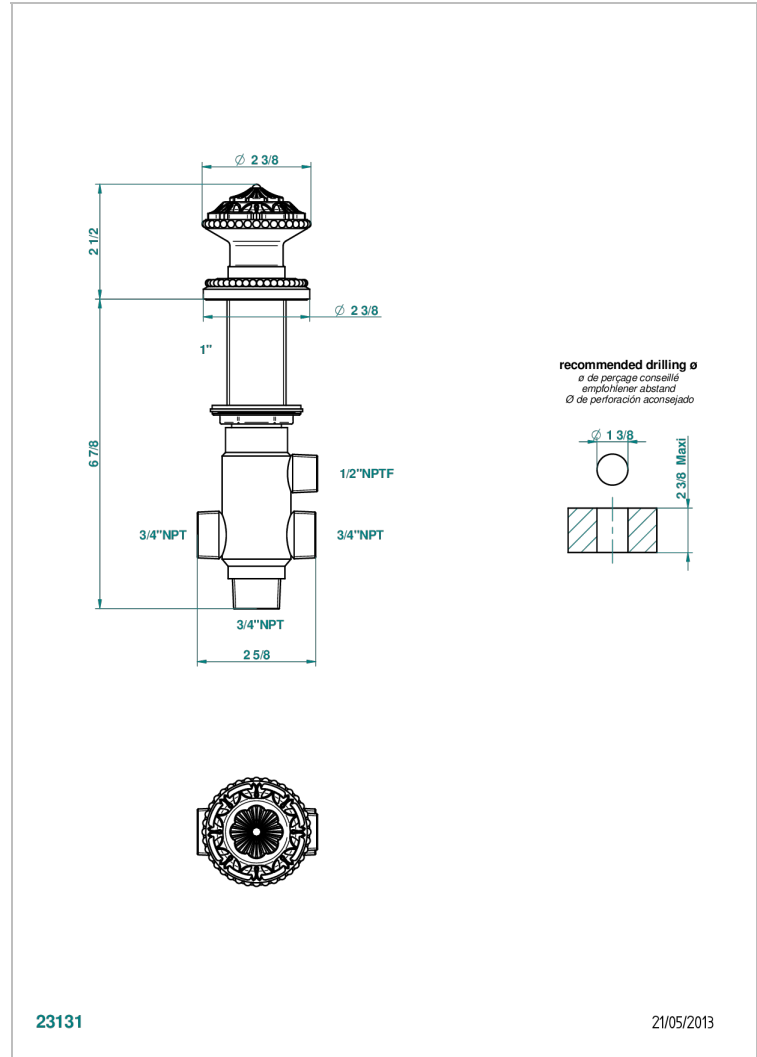

VERSAILLES

G14-504VGUS

2-function deck diverter with trim

CHARACTERISTIC

- Versailles
- 2-function deck diverter with trim

AVAILABLE FINITIONS

Black nickel - D24
 Blush PVD - H62
 Brass color PVD - H49
 Brown bronze color PVD - F33
 Chrome polished - A02
 Chrome polished / gold polished - G02