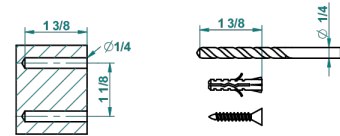

20051

12/01/2016

CHARACTERISTIC

- Versailles
- Metal toilet brush holder with brush with cover wall mounted

AVAILABLE FINITIONS

Black nickel - D24
Blush PVD - H62
Brass color PVD - H49
Brown bronze color PVD - F33
Chrome polished - A02
Chrome polished / gold polished - G02

Copper antique matt, coated - H07
Gold color PVD - H52
Gold mat - F07
Gold polished - F01
Gold satiney - F03
Graphite PVD - H64

Light coated bronze - D01
Matt Umber PVD - H67
Matt blush PVD - H60
Matt brass color PVD - H50
Matt brown bronze color PVD - F34
Matt chrome (American satin) - C02

Matt gold color PVD - H53
Matt graphite PVD - H65
Matt nickel (American satin) - C01
Matt nickel color PVD - H56
Nickel antique / Sovereign - H28
Nickel color PVD - H55

Nickel polished - B01
Rose Gold - F27
Satin chrome - C03
Silver polished, antique - H03
Silver rhodium - F18
Soft gold - F30