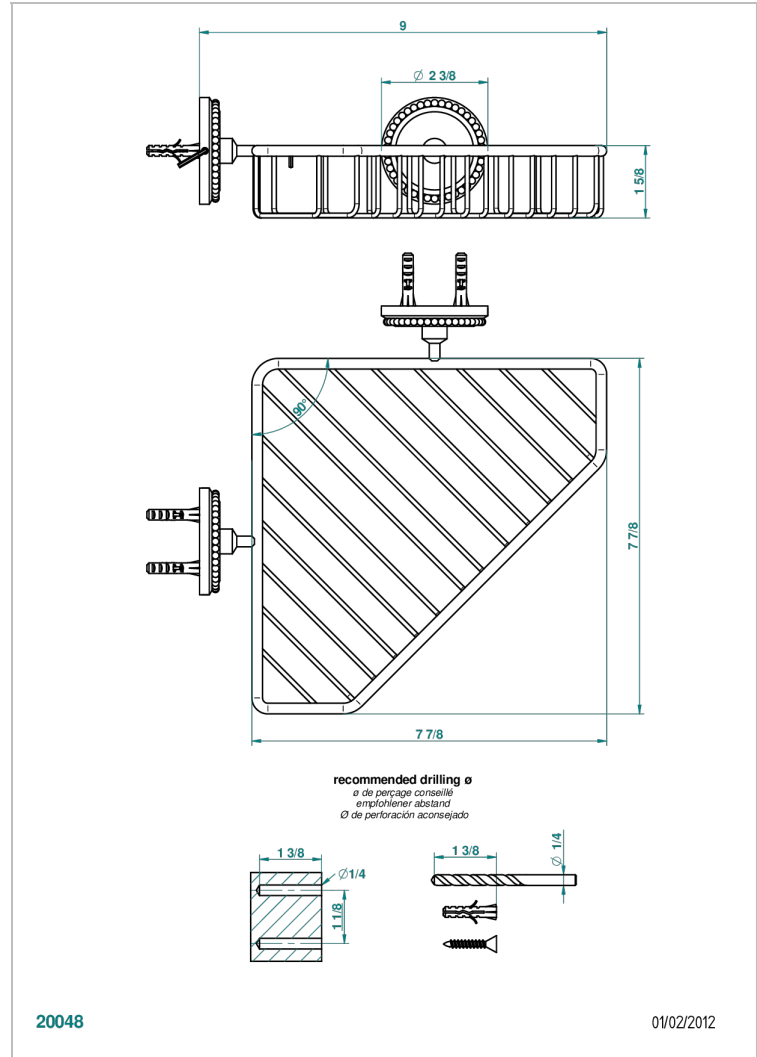

VERSAILLES

G14-3623

Large corner soap basket, wall mounted

THG[®]
PARIS

CHARACTERISTIC

- Versailles
- Large corner soap basket, wall mounted

AVAILABLE FINITIONS

Black nickel - D24
Blush PVD - H62
Brass color PVD - H49
Brown bronze color PVD - F33
Chrome polished - A02
Chrome polished / gold polished - G02