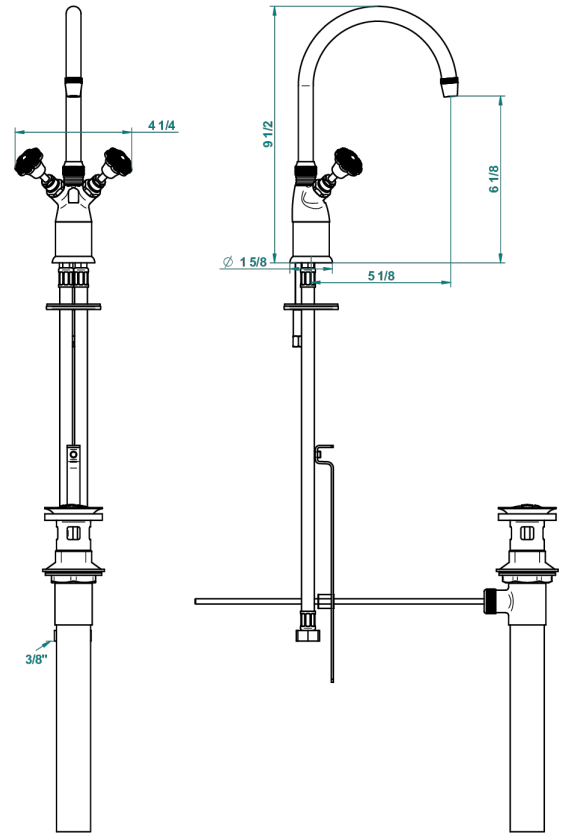

VERSAILLES

G14-2161/US

Single hole bar faucet, with arc spout, with drain

THG[®]
PARIS

27181

29/03/2016

CHARACTERISTIC

- Versailles
- Single hole bar faucet, with arc spout, with drain

AVAILABLE FINITIONS

Black nickel - D24
Blush PVD - H62
Brass color PVD - H49
Brown bronze color PVD - F33
Chrome polished - A02
Chrome polished / gold polished - G02

Copper antique matt, coated - H07
Gold color PVD - H52
Gold mat - F07
Gold polished - F01
Gold satiny - F03
Graphite PVD - H64