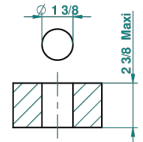

13977

21/05/2013

CHARACTERISTIC

- Pompadour
- 2-function deck diverter with trim

AVAILABLE FINITIONS

Black nickel - D24

Blush PVD - H62

Brass color PVD - H49

Brown bronze color PVD - F33

Chrome polished - A02

Chrome polished / gold polished - G02

Copper antique matt, coated - H07

Gold color PVD - H52

Gold mat - F07

Gold polished - F01

Gold satiney - F03

Graphite PVD - H64

Light coated bronze - D01

Matt Umber PVD - H67

Matt blush PVD - H60

Matt brass color PVD - H50

Matt brown bronze color PVD - F34

Matt chrome (American satin) - C02

Matt gold color PVD - H53

Matt graphite PVD - H65

Matt nickel (American satin) - C01

Matt nickel color PVD - H56

Nickel antique / Sovereign - H28

Nickel color PVD - H55

Nickel polished - B01

Rose Gold - F27

Satin chrome - C03

Silver polished, antique - H03

Silver rhodium - F18

Soft gold - F30