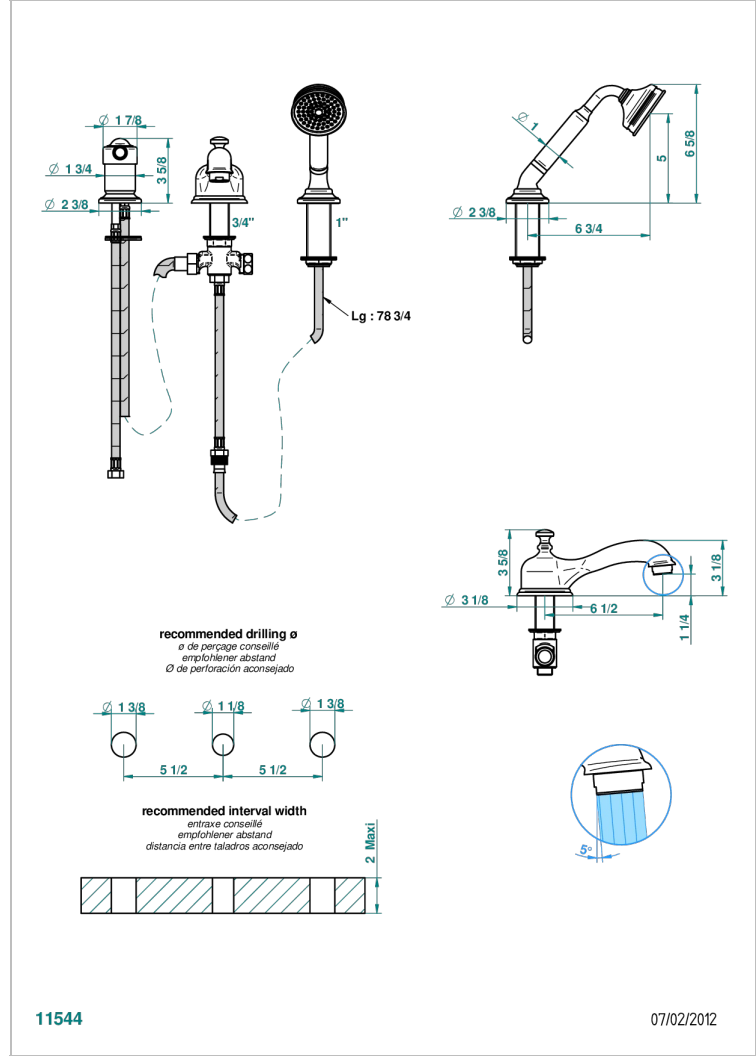

Deck mounted tub filler single control with diverter spout and handshower, 3/4" valves

CHARACTERISTIC

- Pompadour
- Deck mounted tub filler single control with diverter spout and handshower, 3/4" valves

TECHNICAL SPECS

- Recommandé : 3 bars (max. 5 bars) - Advised : 43,5 psi (max. 72 psi)
- Bec : 25 l/min à 3 bars - Douchette : 9,5 l/min à 3 bars
- Spout : 6.6 gpm at 43.5 psi - Handshower : 2.5 gpm at 43.5 psi