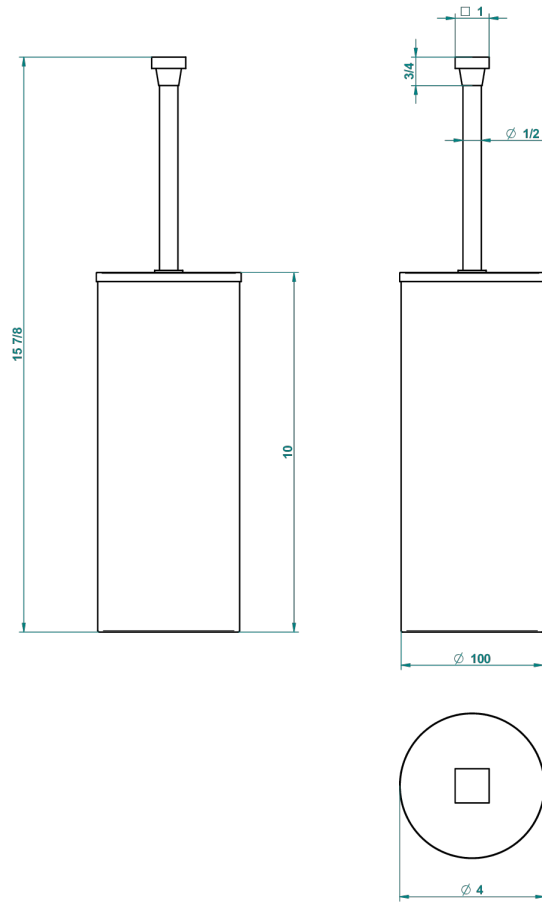

Metal toilet brush holder with brush with cover floor mounted

22388

18/11/2015

CHARACTERISTIC

- Pure
- Metal toilet brush holder with brush with cover floor mounted

AVAILABLE FINITIONS

Black nickel - D24
Blush PVD - H62
Brass color PVD - H49
Brown bronze color PVD - F33
Chrome polished - A02
Chrome polished / gold polished - G02