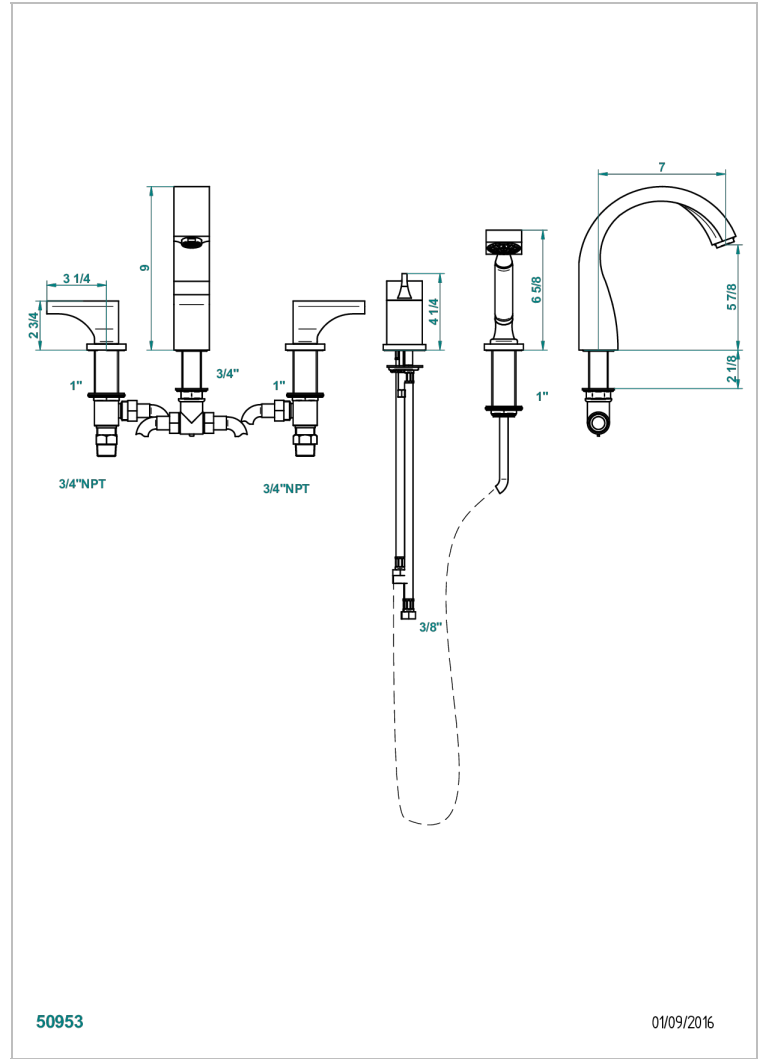

Deck mounted 2 valves roman tub set with handspray and mixing valve - model for lever handles

50953

01/09/2016

CHARACTERISTIC

- Pure
- Deck mounted 2 valves roman tub set with handspray and mixing valve - model for lever handles

TECHNICAL SPECS

- Recommandé : 3 bars (max. 5 bars) - Advised : 43,5 psi (max. 72 psi)
- Bec : 35 l/min à 3 bars - Douchette : 9,5 l/min à 3 bars
- Spout : 9.26 gpm at 43.5 psi - Handshower : 2.5 gpm at 43.5 psi