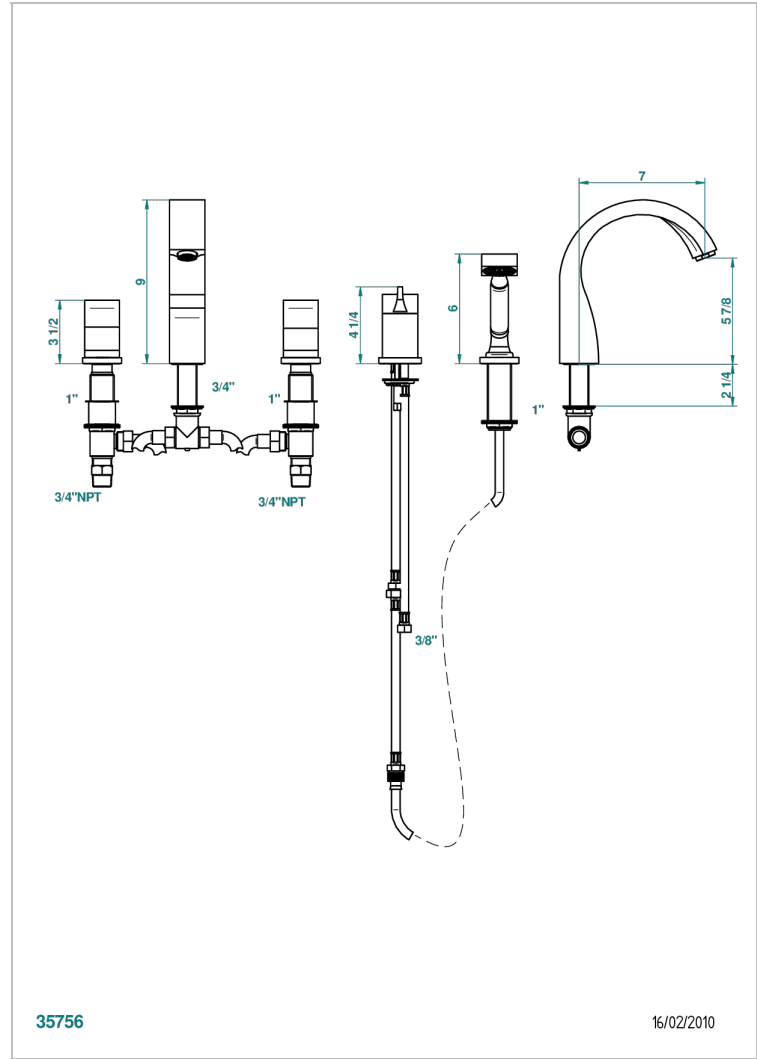

Deck mounted 2 valves roman tub set with handspray and mixing valve

35756

16/02/2010

**CHARACTERISTIC**

- Pure
- Deck mounted 2 valves roman tub set with handspray and mixing valve

**TECHNICAL SPECS**

- Recommandé : 3 bars (max. 5 bars) - Advised : 43,5 psi (max. 72 psi)
- Bec : 35 l/min à 3 bars - Douchette : 9,5 l/min à 3 bars
- Spout : 9.26 gpm at 43.5 psi - Handshower : 2.5 gpm at 43.5 psi