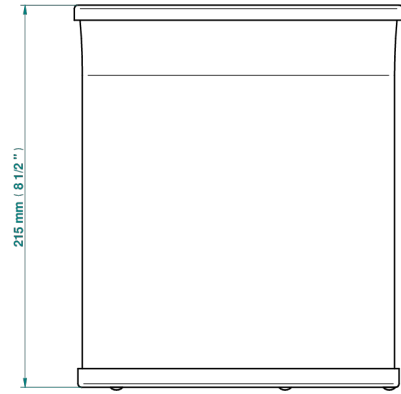

GENERAL PRODUCTS

G00-711CL

Waste bin with tilting lid, \varnothing 7" 1/4 height: 8" 1/2

34968

29/09/2015

CHARACTERISTIC

- General Products
- Waste bin with tilting lid, \varnothing 7" 1/4 height: 8" 1/2

AVAILABLE FINITIONS