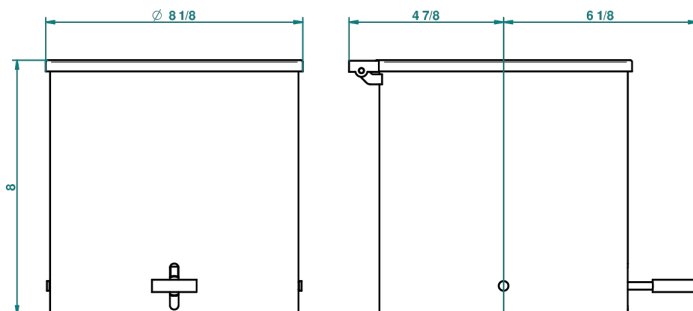

G00-710CL

Waste bin with lid and pedal, \varnothing 8"

54440

24/02/2015

CHARACTERISTIC

- General Products
- Waste bin with lid and pedal, \varnothing 8"

AVAILABLE FINITIONS

Black nickel - D24
Blush PVD - H62
Brass color PVD - H49
Brown bronze color PVD - F33
Chrome polished - A02
Chrome polished / gold polished - G02