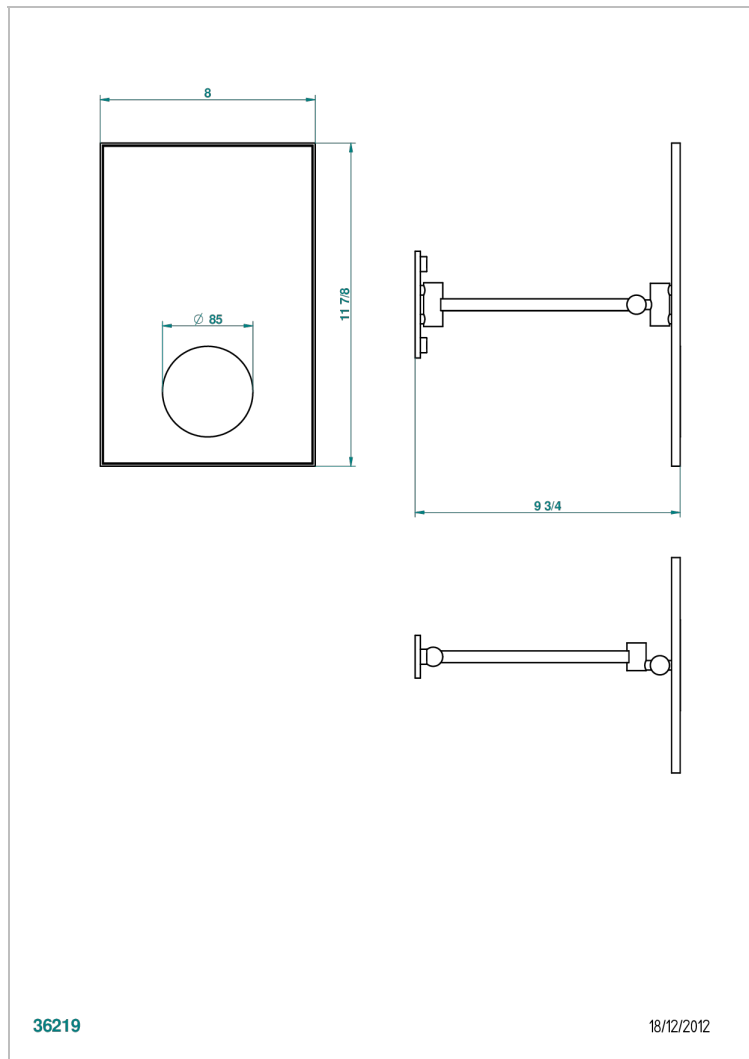

G00-667

Wall mirror, 8" x 11 7/8" , tilting to 45° with single arm - magnification : x 3

36219

18/12/2012

CHARACTERISTIC

- General Products
- Wall mirror, 8" x 11 7/8" , tilting to 45° with single arm - magnification : x 3