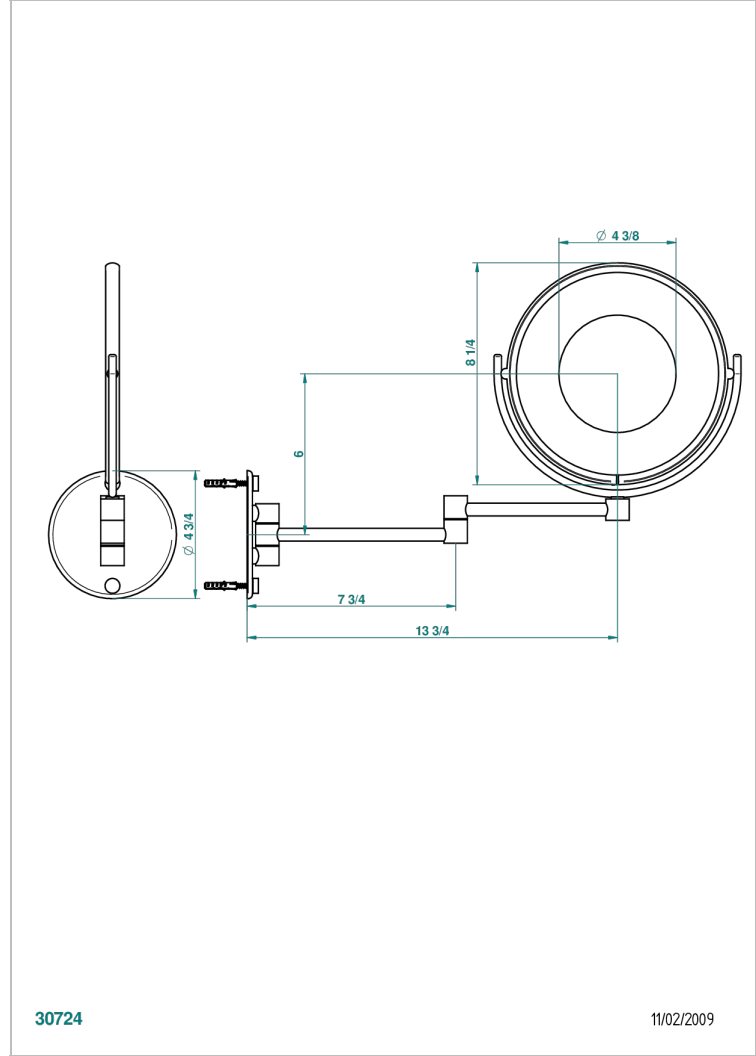

# GENERAL PRODUCTS

G00-661

Wall mirror, reversible ø 8" with wall double arm - 1 magnifying face

## CHARACTERISTIC

- General Products
- Wall mirror, reversible ø 8" with wall double arm - 1 magnifying face