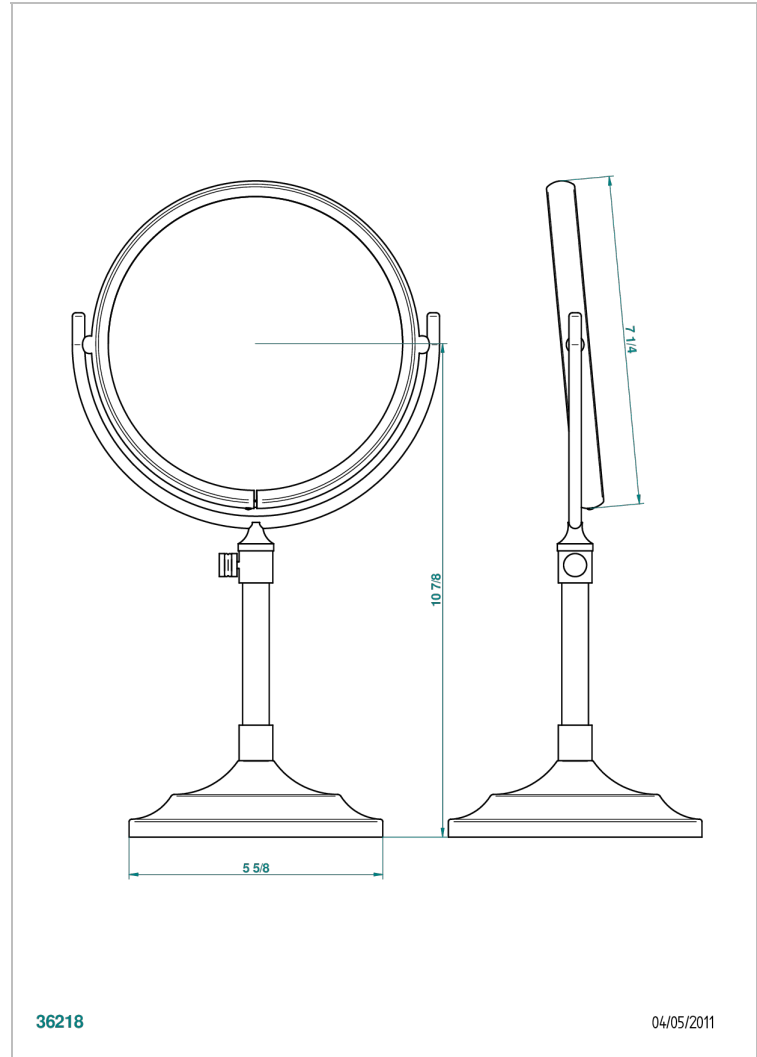

GENERAL PRODUCTS

G00-660

Stand mirror, reversible, ø 7", adjustable foot - 1 magnifying face

THG[®]
PARIS

CHARACTERISTIC

- General Products
- Stand mirror, reversible, ø 7", adjustable foot - 1 magnifying face