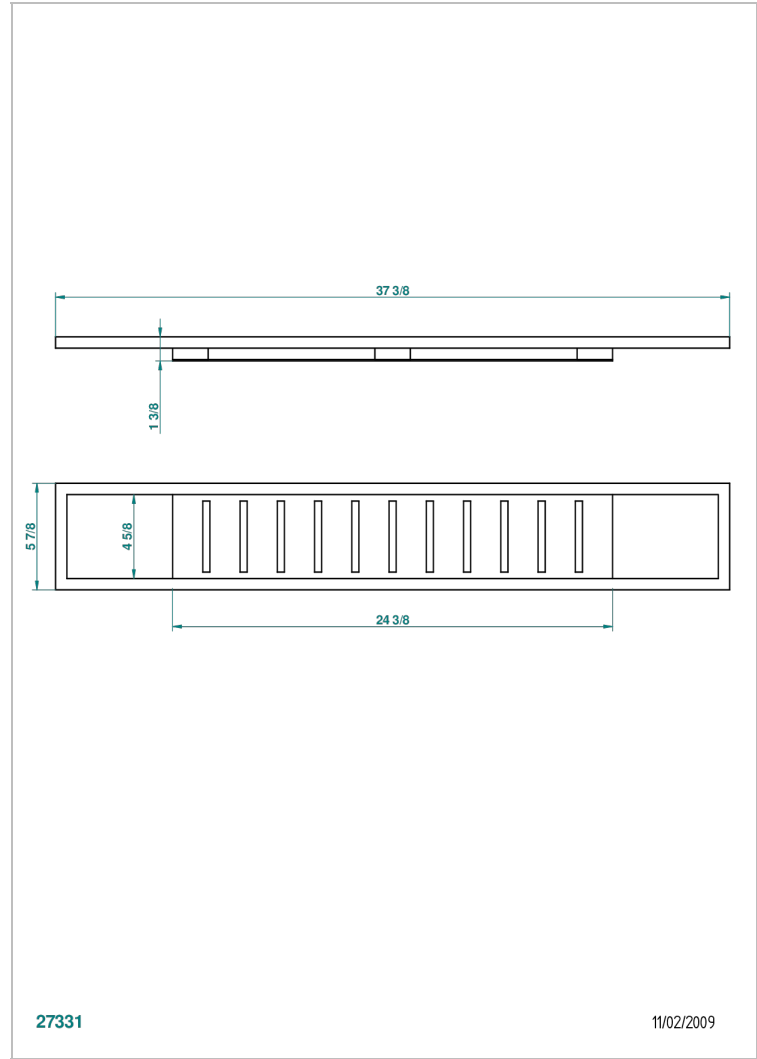

G00-623

Bath rack 37 1/2" x 6"

CHARACTERISTIC

- General Products
- Bath rack 37 1/2" x 6"

AVAILABLE FINITIONS

Black nickel - D24
Chrome polished - A02
Gold mat - F07
Gold polished - F01
Gold satiney - F03
Light coated bronze - D01