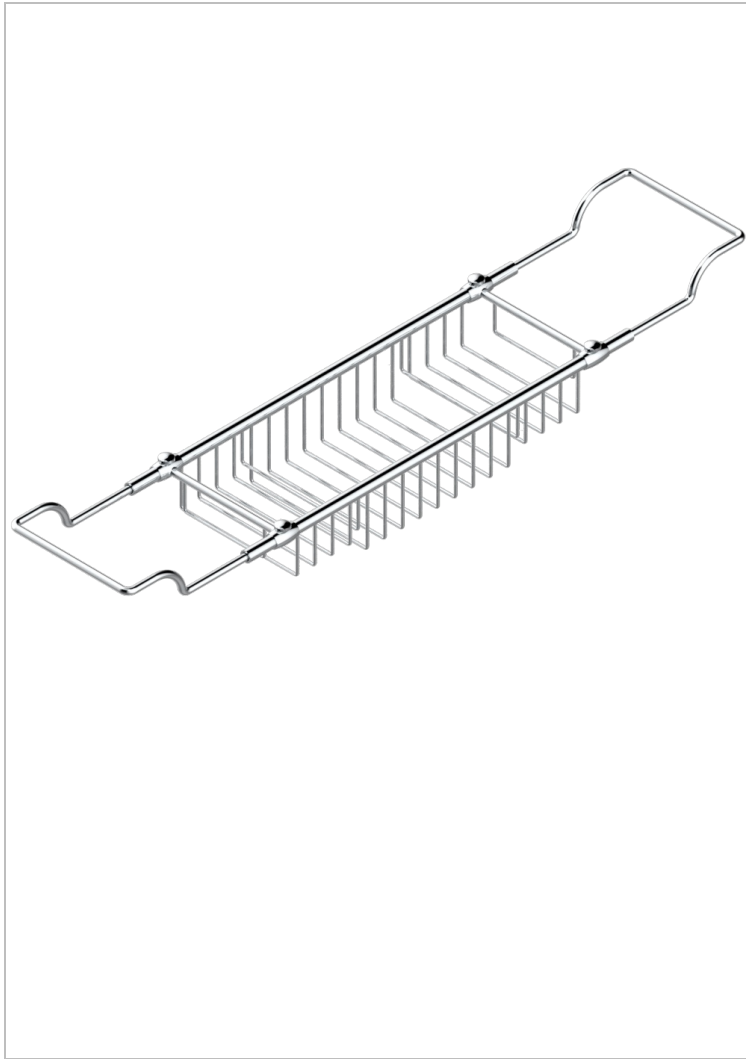

GENERAL PRODUCTS

G00-622

Bath rack, adjustable: mini 22" maxi 32"

THG[®]
PARIS

CHARACTERISTIC

- General Products
- Bath rack, adjustable: mini 22" maxi 32"

AVAILABLE FINITIONS

Black nickel - D24
Chrome polished - A02
Chrome polished / gold polished - G02
Gold mat - F07
Gold polished - F01
Gold satiney - F03

Light coated bronze - D01
Matt chrome (American satin) - C02
Matt nickel (American satin) - C01
Nickel antique / Sovereign - H28
Nickel polished - B01
Rose Gold - F27

Silver polished, antique - H03
Silver rhodium - F18
Soft gold - F30
Soft matt gold - F31
Soft satin gold - F32