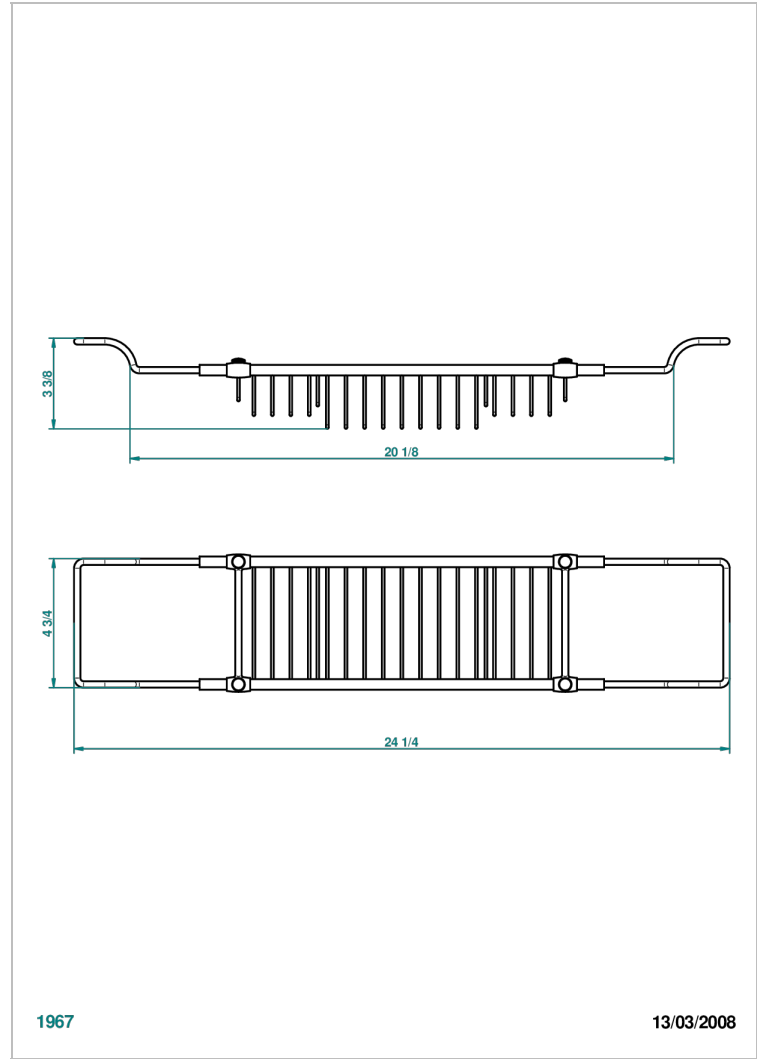

GENERAL PRODUCTS

G00-622

Bath rack, adjustable: mini 22" maxi 32"

THG[®]
PARIS

CHARACTERISTIC

- General Products
- Bath rack, adjustable: mini 22" maxi 32"

AVAILABLE FINITIONS

Black nickel - D24
Chrome polished - A02
Chrome polished / gold polished - G02
Gold mat - F07
Gold polished - F01
Gold satiney - F03