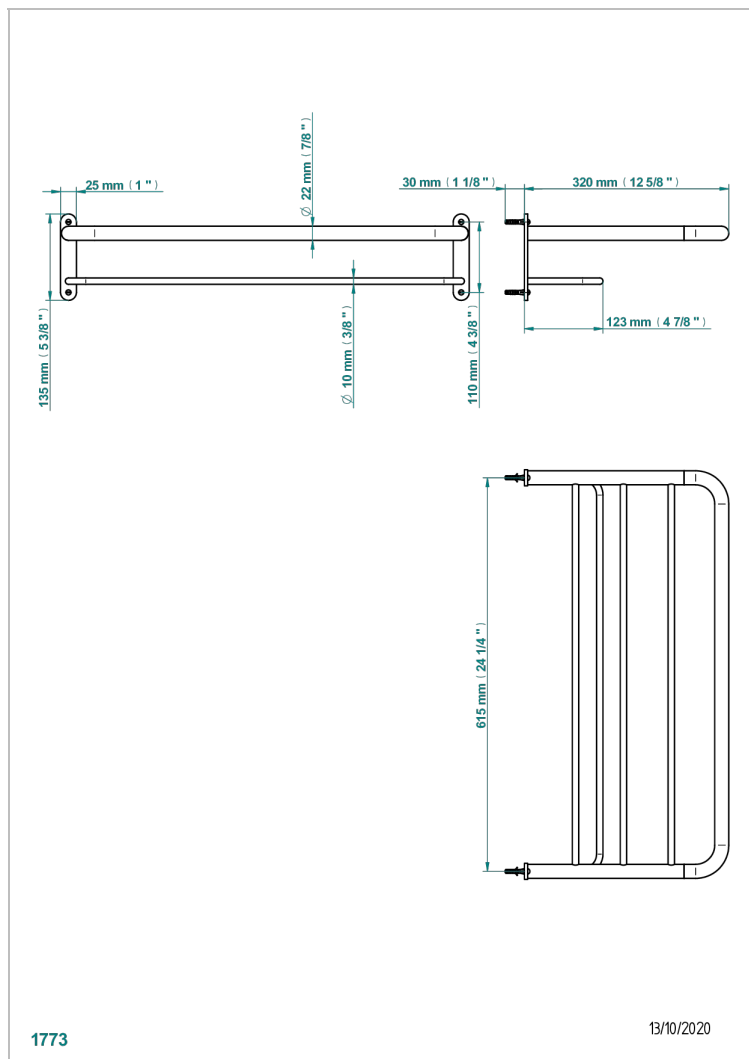

# GENERAL PRODUCTS

G00-4RACK2

Wall mounted towel rack 24 1/4" x 12 5/8"

## CHARACTERISTIC

- General Products
- Wall mounted towel rack 24 1/4" x 12 5/8"

## AVAILABLE FINITIONS

Black nickel - D24  
Chrome polished - A02  
Gold mat - F07  
Gold polished - F01  
Gold satiney - F03  
Light coated bronze - D01

Matt chrome (American satin) - C02  
Matt nickel (American satin) - C01  
Nickel antique / Sovereign - H28  
Nickel polished - B01  
Rose Gold - F27  
Silver polished, antique - H03