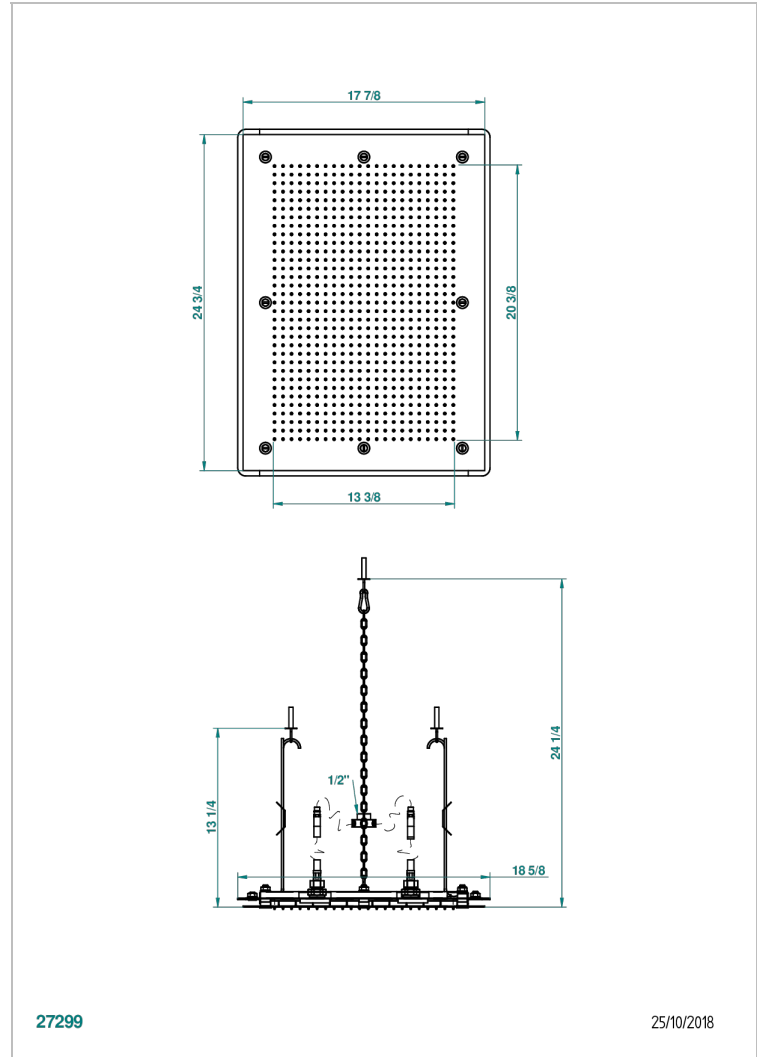

GENERAL PRODUCTS

G00-488

Metal sky shower 24" 3/4 x 17" 7/8 with Easyclean system (available only in A02, B01, C01, F01, F30)

27299

25/10/2018

CHARACTERISTIC

- Brass
- Requires a minimum false ceiling of 25 cm
- Showerhead with silicone nozzles to facilitate the removal of limescale
- Installation of a water softener is strongly recommended

TECHNICAL SPECS

- Recommandé : 3 bars (max. 5 bars) - Advised : 43,5 psi (max. 72 psi)
- 45 l/min à 3 bars (11.9 gpm at 43.5 psi)

AVAILABLE FINITIONS

- Chrome polished - A02
- Gold polished - F01
- Matt nickel (American satin) - C01
- Nickel polished - B01
- Soft gold - F30