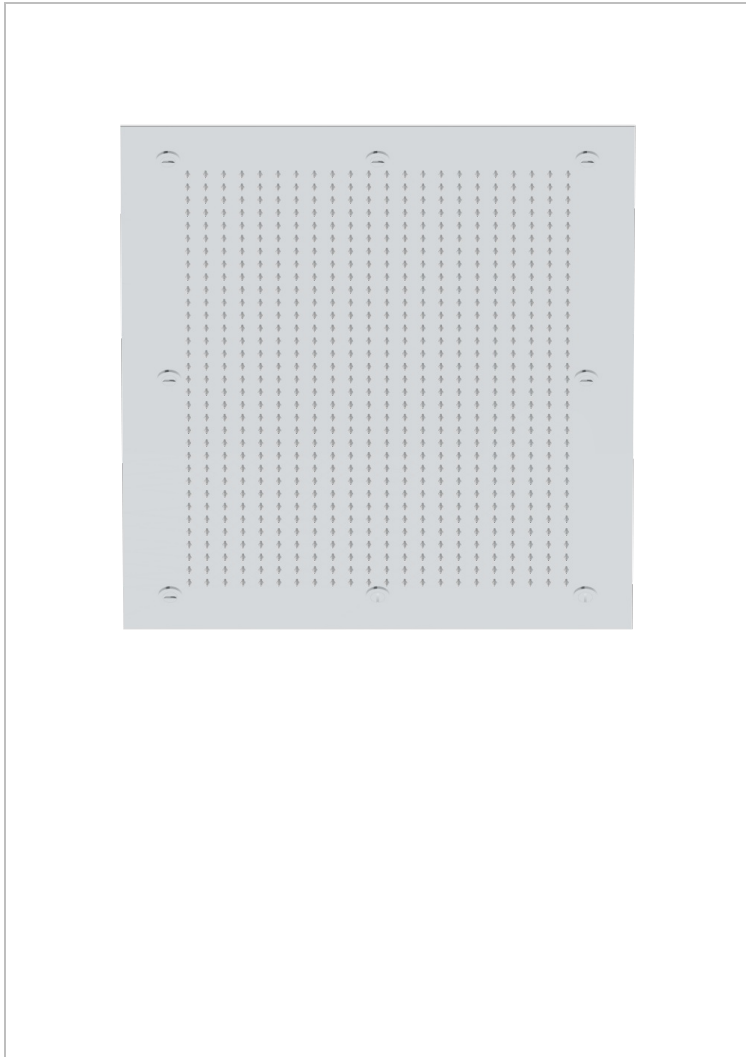

GENERAL PRODUCTS

G00-488

Metal sky shower 24" 3/4 x 17" 7/8 with Easyclean system (available only in A02, B01, C01, F01, F30)

27299

25/10/2018

CHARACTERISTIC

- Brass
- Requires a minimum false ceiling of 25 cm
- Showerhead with silicone nozzles to facilitate the removal of limescale
- Installation of a water softener is strongly recommended

TECHNICAL SPECS

- Recommandé : 3 bars (max. 5 bars) - Advised : 43,5 psi (max. 72 psi)
- 45 l/min à 3 bars (11.9 gpm at 43.5 psi)

AVAILABLE FINITIONS

- Chrome polished - A02
- Gold polished - F01
- Matt nickel (American satin) - C01
- Nickel polished - B01
- Soft gold - F30