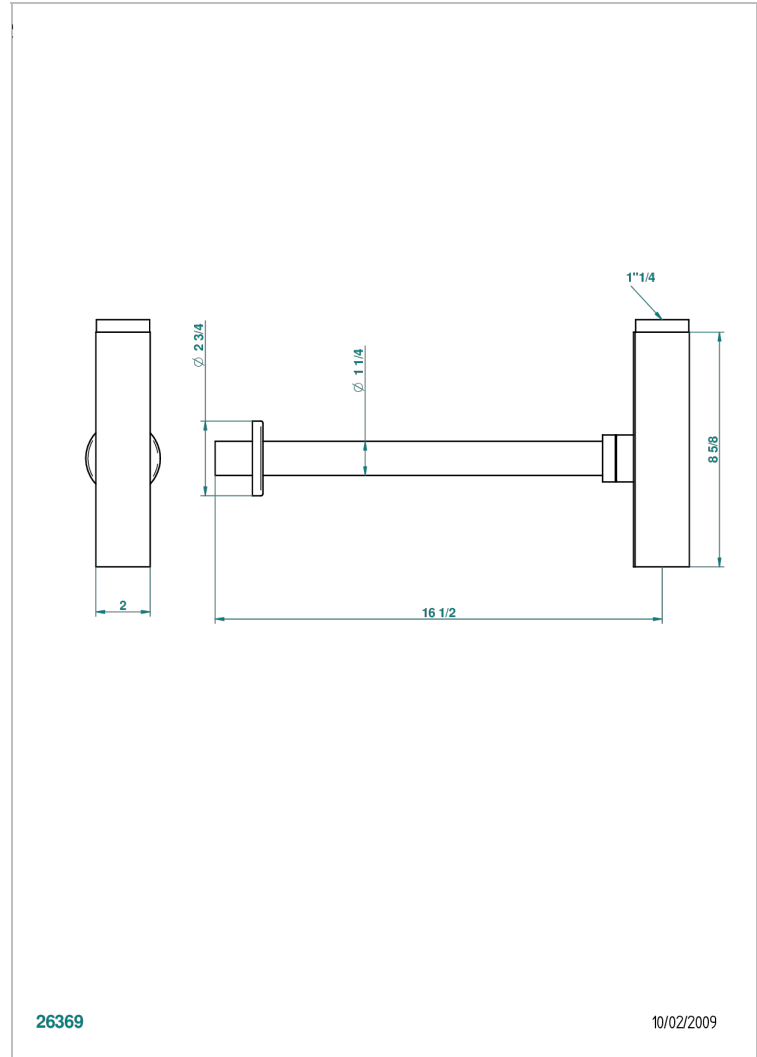

# GENERAL PRODUCTS

G00-309/SCUS

Square trap only for waste

26369

10/02/2009

## CHARACTERISTIC

- General Products
- Square trap only for waste