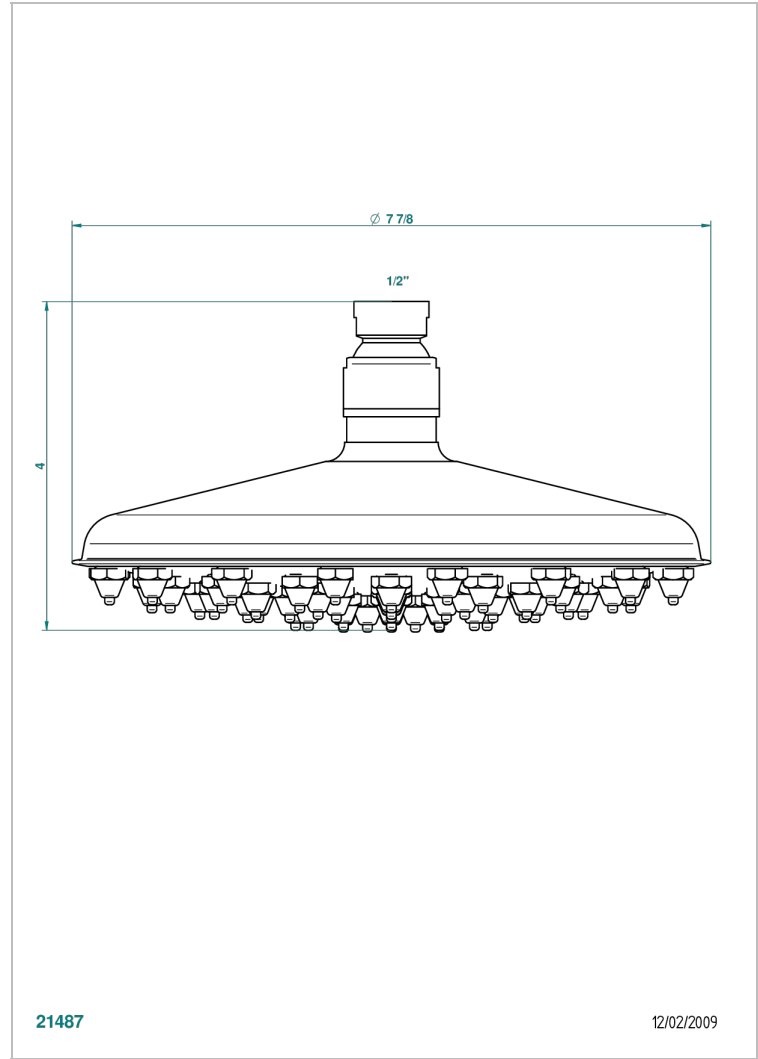

# GENERAL PRODUCTS

G00-286P/US

Shower head, with picots (83), 8" diameter with Easyclean system

THG<sup>®</sup>  
PARIS

## CHARACTERISTIC

- Showerhead equipped with a flow limiter
- Mounted on a ball joint
- Showerhead with silicone nozzles to facilitate the removal of limescale
- Installation of a water softener is strongly recommended