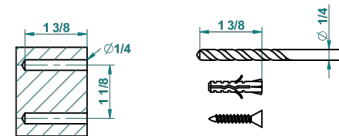

23198

13/01/2016

CHARACTERISTIC

- Najem
- Wall mounted toilet brush holder

AVAILABLE FINITIONS

Black nickel - D24
Blush PVD - H62
Brass color PVD - H49
Brown bronze color PVD - F33
Chrome polished - A02
Chrome polished / gold polished - G02

Copper antique matt, coated - H07
Gold color PVD - H52
Gold mat - F07
Gold polished - F01
Gold satiny - F03
Graphite PVD - H64

Light coated bronze - D01
Matt Umber PVD - H67
Matt blush PVD - H60
Matt brass color PVD - H50
Matt brown bronze color PVD - F34
Matt chrome (American satin) - C02

Matt gold color PVD - H53
Matt graphite PVD - H65
Matt nickel (American satin) - C01
Matt nickel color PVD - H56
Nickel antique / Sovereign - H28
Nickel color PVD - H55

Nickel polished - B01
Rose Gold - F27
Satin chrome - C03
Silver polished, antique - H03
Silver rhodium - F18
Soft gold - F30