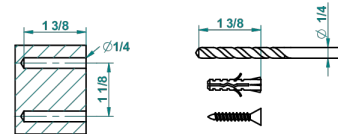

23142

12/01/2016

CHARACTERISTIC

- Najem
- Metal toilet brush holder with brush with cover wall mounted

AVAILABLE FINITIONS

Black nickel - D24
Blush PVD - H62
Brass color PVD - H49
Brown bronze color PVD - F33
Chrome polished - A02
Chrome polished / gold polished - G02

Copper antique matt, coated - H07
Gold color PVD - H52
Gold mat - F07
Gold polished - F01
Gold satiney - F03
Graphite PVD - H64

Light coated bronze - D01
Matt Umber PVD - H67
Matt blush PVD - H60
Matt brass color PVD - H50
Matt brown bronze color PVD - F34
Matt chrome (American satin) - C02

Matt gold color PVD - H53
Matt graphite PVD - H65
Matt nickel (American satin) - C01
Matt nickel color PVD - H56
Nickel antique / Sovereign - H28
Nickel color PVD - H55

Nickel polished - B01
Rose Gold - F27
Satin chrome - C03
Silver polished, antique - H03
Silver rhodium - F18
Soft gold - F30