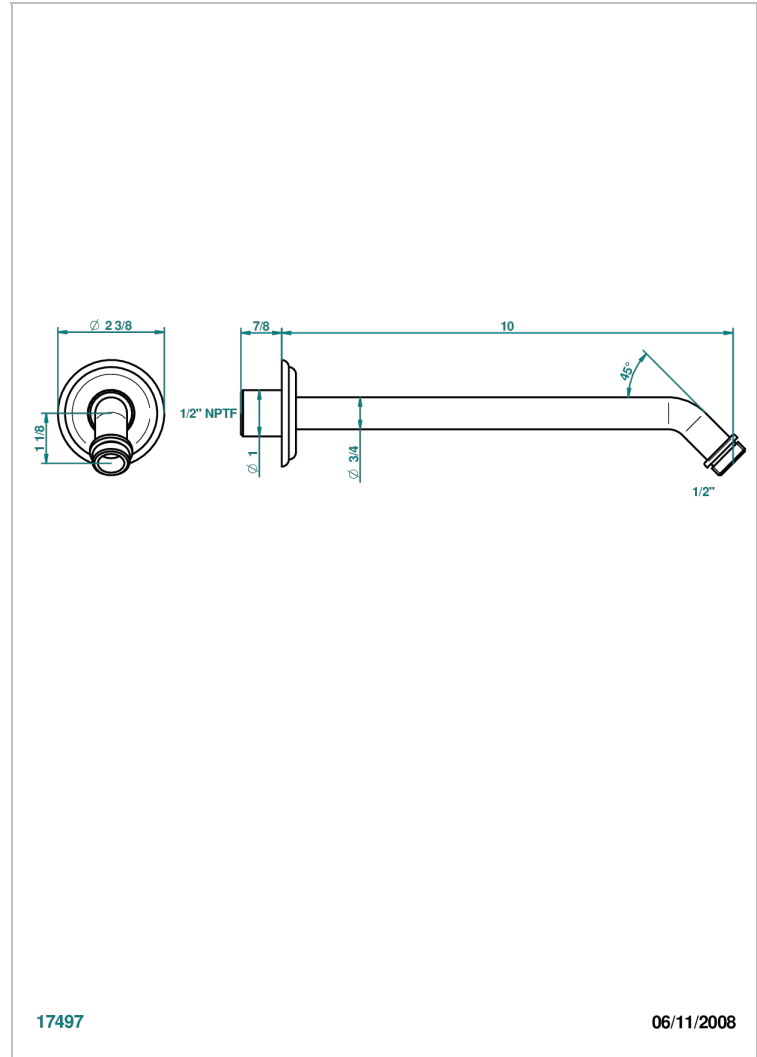

# JAIPUR METAL

A9F-84/US

Horizontal shower arm, 45°, lg: 10"

17497

06/11/2008

## CHARACTERISTIC

- Jaipur metal
- Horizontal shower arm, 45°, lg: 10"