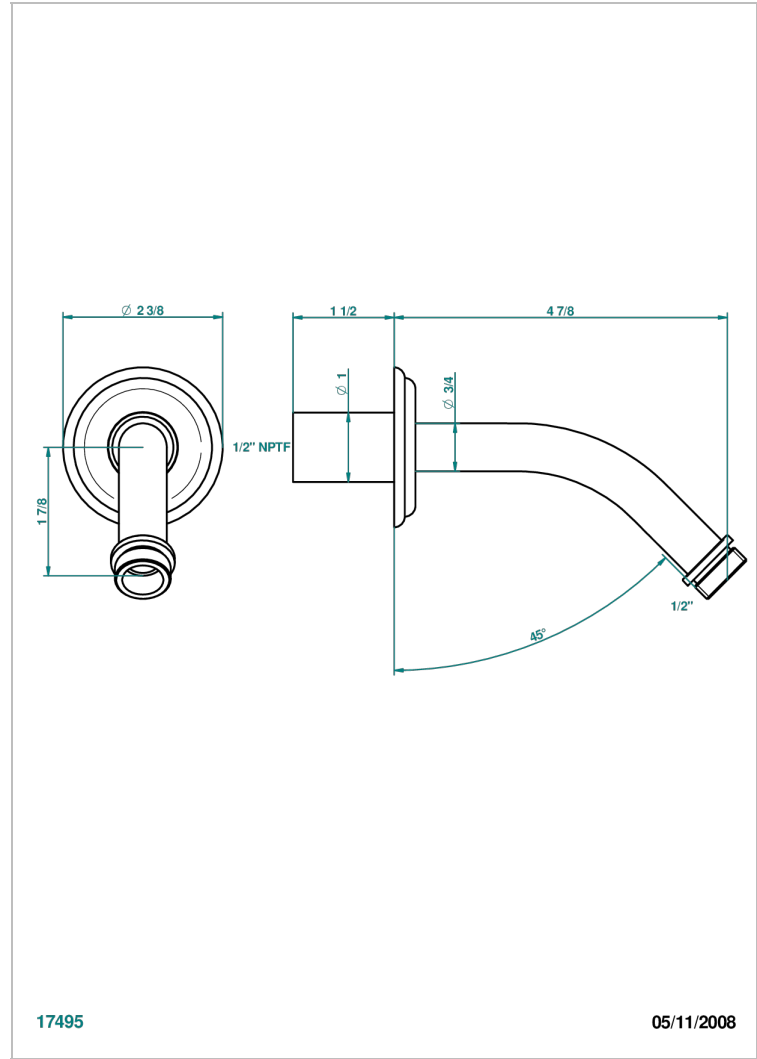

JAIPUR METAL

A9F-82/US

Horizontal shower arm, 45°, lg: 4" 3/4

CHARACTERISTIC

- Jaipur metal
- Horizontal shower arm, 45°, lg: 4" 3/4

AVAILABLE FINITIONS

Black nickel - D24
Blush PVD - H62
Brass color PVD - H49
Brown bronze color PVD - F33
Chrome polished - A02
Chrome polished / gold polished - G02