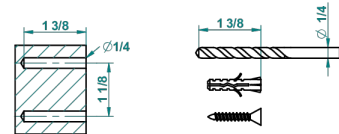

48372

13/01/2016

CHARACTERISTIC

- Jaipur metal
- Wall mounted toilet brush holder

AVAILABLE FINITIONS

Black nickel - D24
Blush PVD - H62
Brass color PVD - H49
Brown bronze color PVD - F33
Chrome polished - A02
Chrome polished / gold polished - G02

Copper antique matt, coated - H07
Gold color PVD - H52
Gold mat - F07
Gold polished - F01
Gold satiney - F03
Graphite PVD - H64

Light coated bronze - D01
Matt Umber PVD - H67
Matt blush PVD - H60
Matt brass color PVD - H50
Matt brown bronze color PVD - F34
Matt chrome (American satin) - C02

Matt gold color PVD - H53
Matt graphite PVD - H65
Matt nickel (American satin) - C01
Matt nickel color PVD - H56
Nickel antique / Sovereign - H28
Nickel color PVD - H55

Nickel polished - B01
Rose Gold - F27
Satin chrome - C03
Silver polished, antique - H03
Silver rhodium - F18
Soft gold - F30