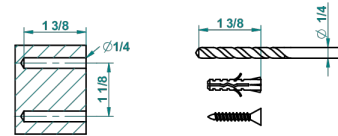

40774

12/01/2016

CHARACTERISTIC

- Jaipur metal
- Metal toilet brush holder with brush with cover wall mounted

AVAILABLE FINITIONS

Black nickel - D24
Blush PVD - H62
Brass color PVD - H49
Brown bronze color PVD - F33
Chrome polished - A02
Chrome polished / gold polished - G02

Copper antique matt, coated - H07
Gold color PVD - H52
Gold mat - F07
Gold polished - F01
Gold satiny - F03
Graphite PVD - H64

Light coated bronze - D01
Matt Umber PVD - H67
Matt blush PVD - H60
Matt brass color PVD - H50
Matt brown bronze color PVD - F34
Matt chrome (American satin) - C02

Matt gold color PVD - H53
Matt graphite PVD - H65
Matt nickel (American satin) - C01
Matt nickel color PVD - H56
Nickel antique / Sovereign - H28
Nickel color PVD - H55

Nickel polished - B01
Rose Gold - F27
Satin chrome - C03
Silver polished, antique - H03
Silver rhodium - F18
Soft gold - F30