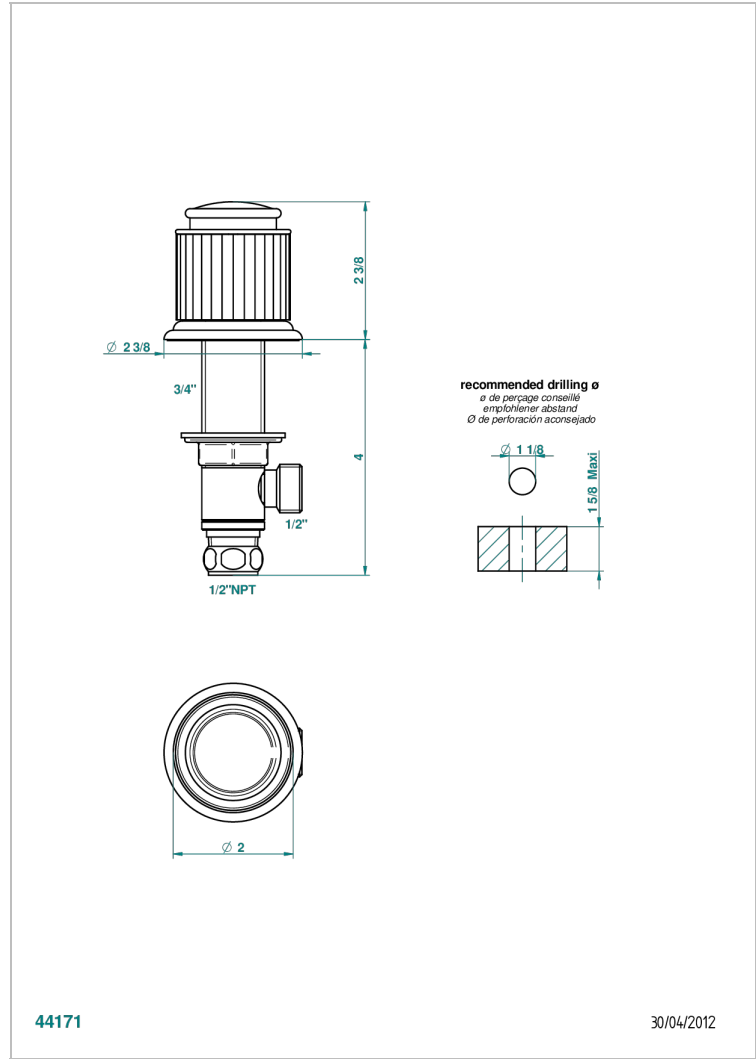

JAIPUR METAL

A9F-35/US

1/2" deck valve with trim for lavatory

CHARACTERISTIC

- Jaipur metal
- 1/2" deck valve with trim for lavatory

AVAILABLE FINITIONS

Black nickel - D24
Blush PVD - H62
Brass color PVD - H49
Brown bronze color PVD - F33
Chrome polished - A02
Chrome polished / gold polished - G02

Matt gold color PVD - H53
Matt graphite PVD - H65
Matt nickel (American satin) - C01
Matt nickel color PVD - H56
Nickel antique / Sovereign - H28
Nickel color PVD - H55

Nickel polished - B01
Rose Gold - F27
Satin chrome - C03
Silver polished, antique - H03
Silver rhodium - F18
Soft gold - F30