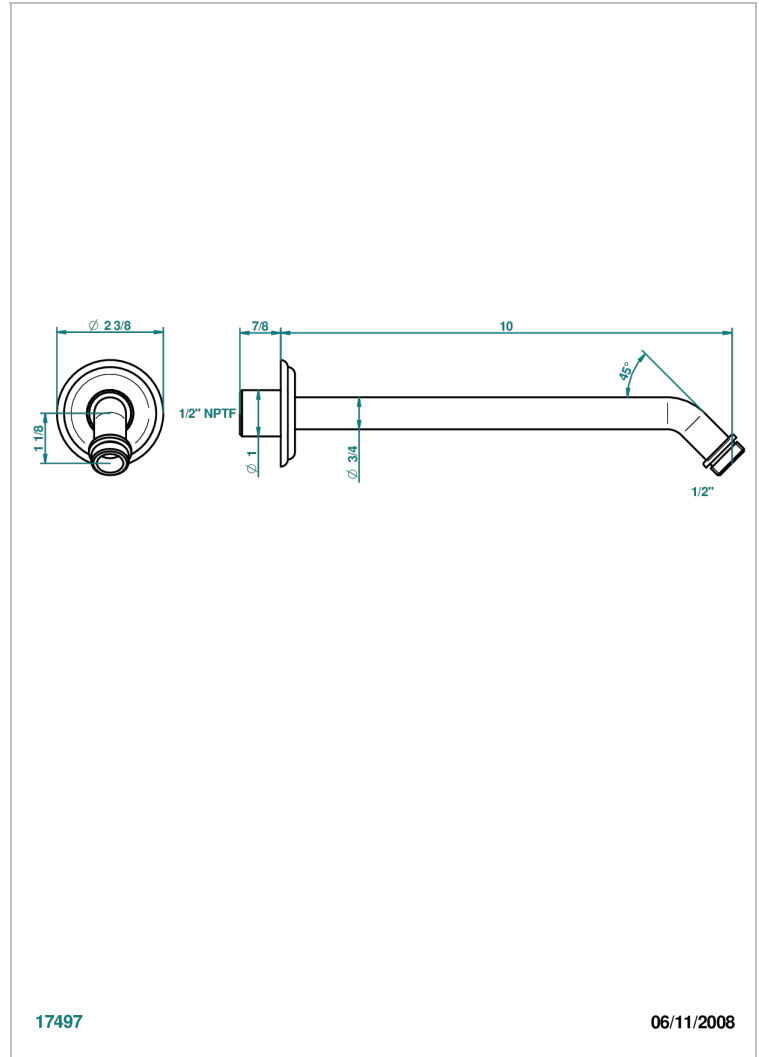

# JAIPUR BLACK ONYX

A9C-84/US

Horizontal shower arm, 45°, lg: 10"

THG<sup>®</sup>  
PARIS

17497

06/11/2008

## CHARACTERISTIC

- Jaipur black Onyx
- Horizontal shower arm, 45°, lg: 10"