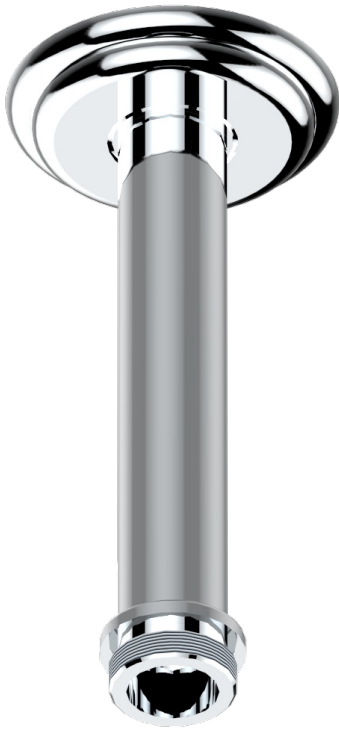

JAIPUR BLACK ONYX

A9C-82V/US

Vertical shower arm ceiling mounted 1/2" connection

17502

18/11/2008

CHARACTERISTIC

- Jaipur black Onyx
- Vertical shower arm ceiling mounted 1/2" connection

AVAILABLE FINITIONS

Black nickel - D24

Blush PVD - H62

Brass color PVD - H49

Brown bronze color PVD - F33

Chrome polished - A02

Chrome polished / gold polished - G02

Copper antique matt, coated - H07

Gold color PVD - H52

Matt brown bronze color PVD - F34

Matt chrome (American satin) - C02

Matt gold color PVD - H53

Matt graphite PVD - H65

Matt nickel (American satin) - C01

Matt nickel color PVD - H56

Nickel antique / Sovereign - H28

Nickel color PVD - H55

Nickel polished - B01

Rose Gold - F27

Satin chrome - C03

Silver polished, antique - H03

Silver rhodium - F18

Soft gold - F30