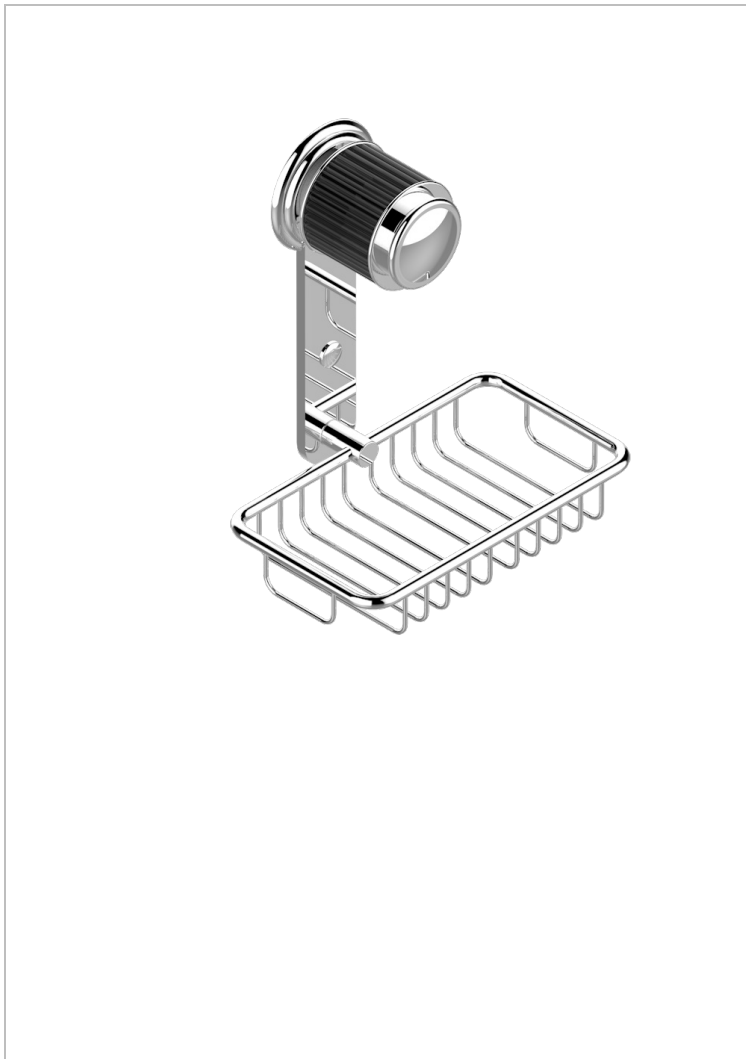

# JAIPUR BLACK ONYX

A9C-620

Soap basket, wall mounted 6"1/4 x 3"5/8

## CHARACTERISTIC

- Jaipur black Onyx
- Soap basket, wall mounted 6"1/4 x 3"5/8