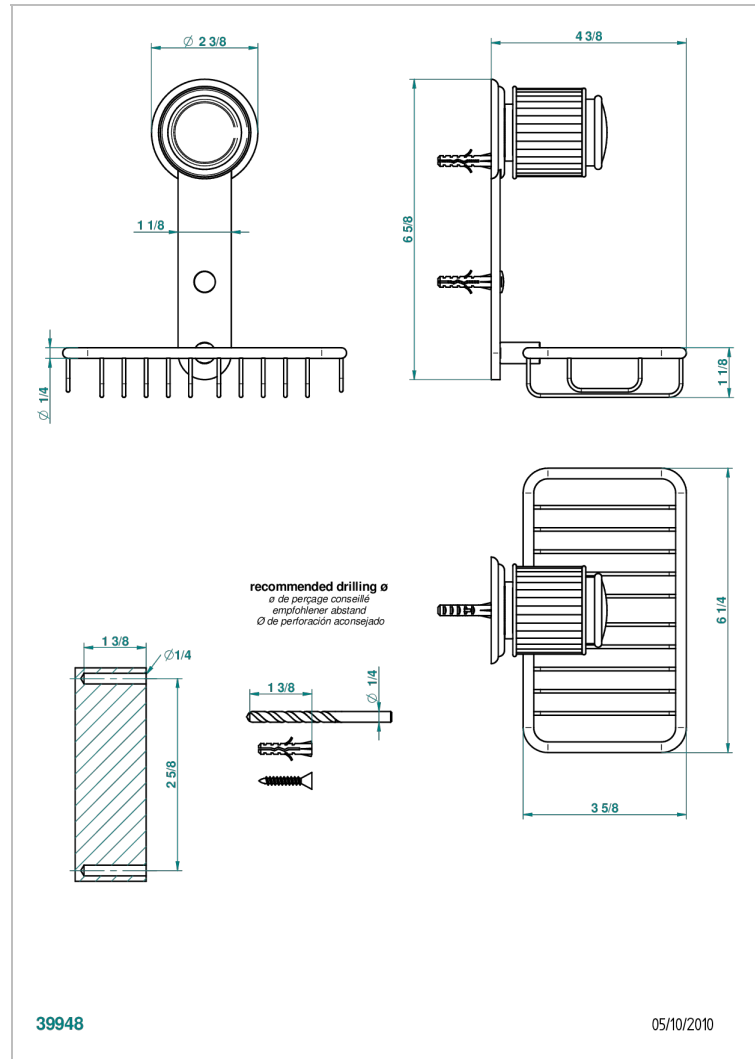

# JAIPUR BLACK ONYX

A9C-620

Soap basket, wall mounted 6"1/4 x 3"5/8

## CHARACTERISTIC

- Jaipur black Onyx
- Soap basket, wall mounted 6"1/4 x 3"5/8