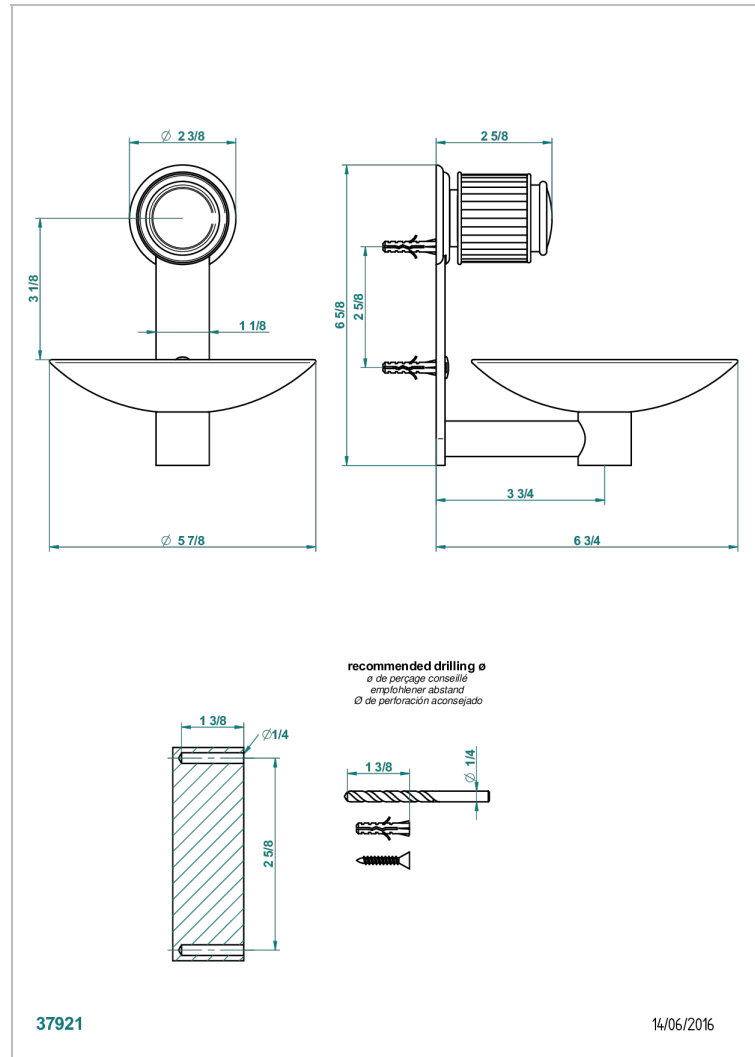

JAIPUR BLACK ONYX

A9C-546GM

Soap dish, wall mounted, 6" diameter

CHARACTERISTIC

- Jaipur black Onyx
- Soap dish, wall mounted, 6" diameter

AVAILABLE FINITIONS

Black nickel - D24
Blush PVD - H62
Brass color PVD - H49
Brown bronze color PVD - F33
Chrome polished - A02
Chrome polished / gold polished - G02