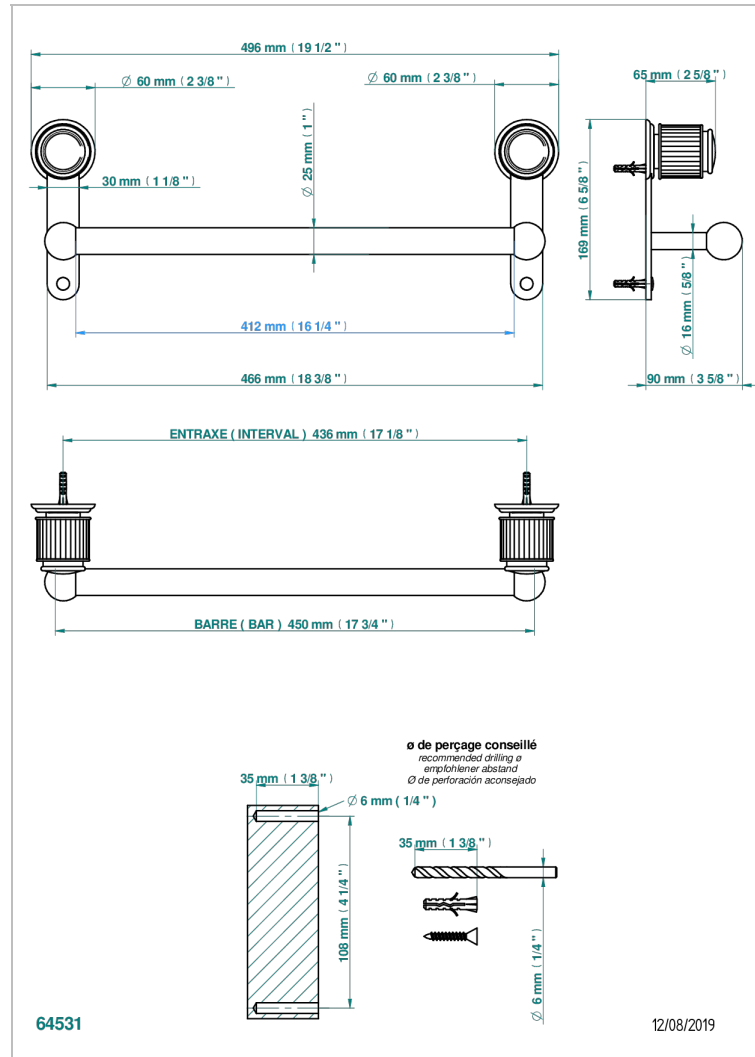

JAIPUR BLACK ONYX

A9C-526/45

Towel bar, 18" long

CHARACTERISTIC

- Jaipur black Onyx
- Towel bar, 18" long

AVAILABLE FINITIONS

Black nickel - D24
Blush PVD - H62
Brass color PVD - H49
Brown bronze color PVD - F33
Chrome polished - A02
Chrome polished / gold polished - G02