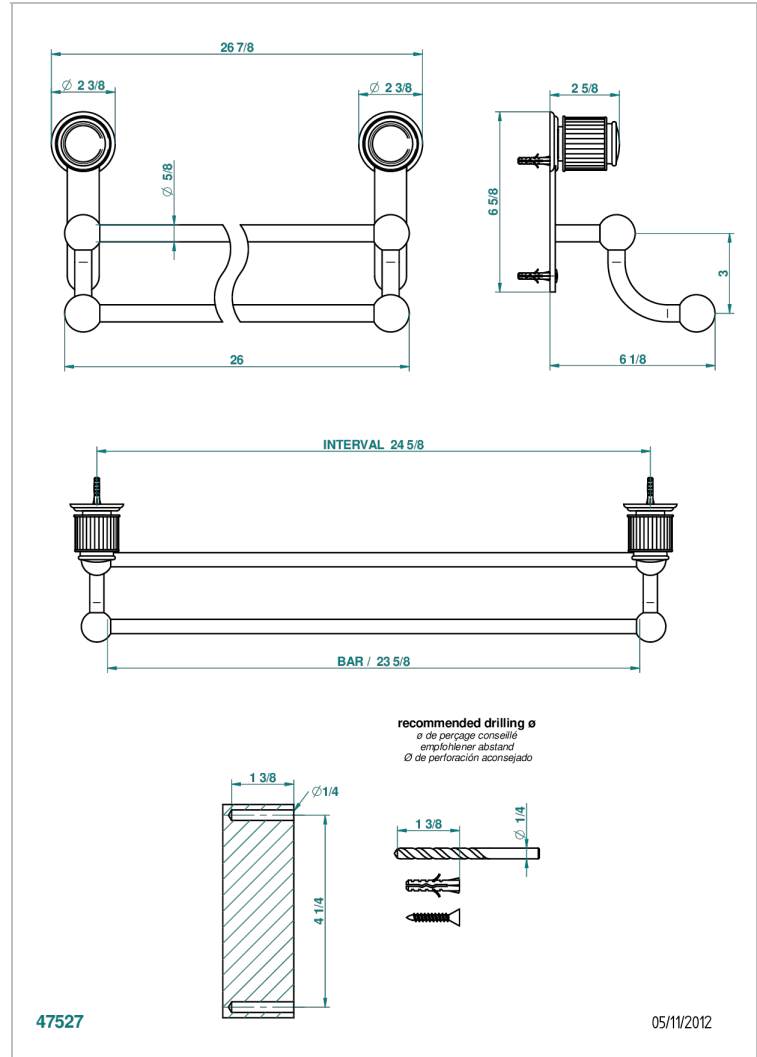

# JAIPUR BLACK ONYX

A9C-516/60

Double towel bar, 24" long

THG<sup>®</sup>  
PARIS

## CHARACTERISTIC

- Jaipur black Onyx
- Double towel bar, 24" long