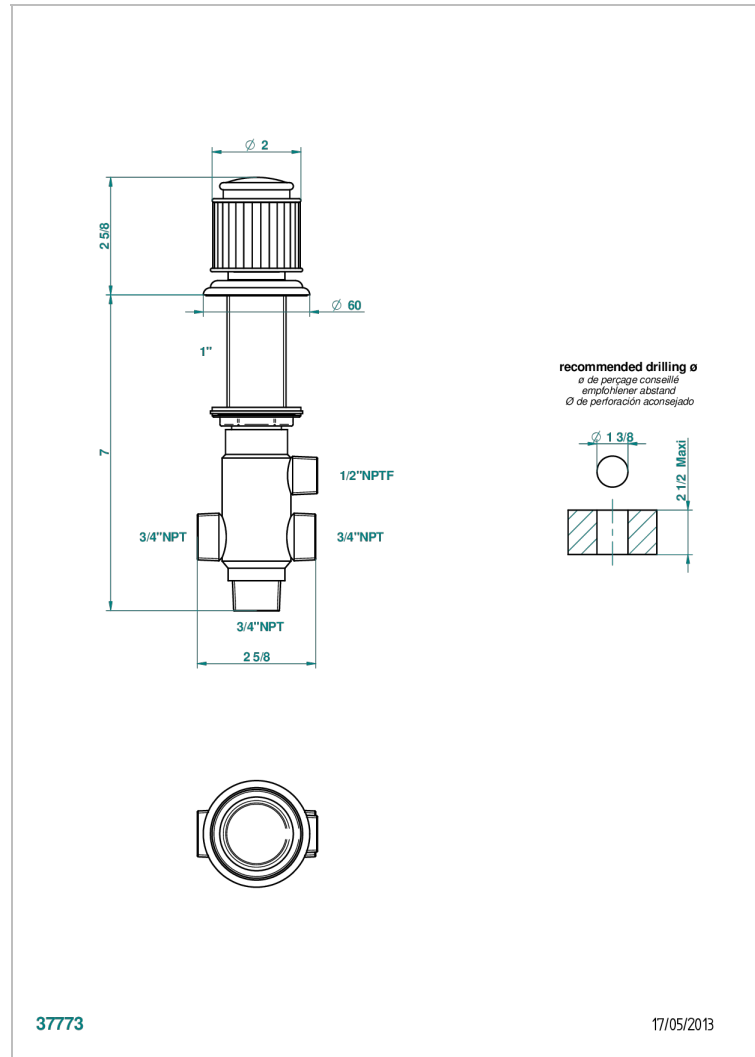

JAIPUR BLACK ONYX

A9C-504VGUS

2-function deck diverter with trim

CHARACTERISTIC

- Jaipur black Onyx
- 2-function deck diverter with trim

AVAILABLE FINITIONS

Black nickel - D24
Blush PVD - H62
Brass color PVD - H49
Brown bronze color PVD - F33
Chrome polished - A02
Chrome polished / gold polished - G02