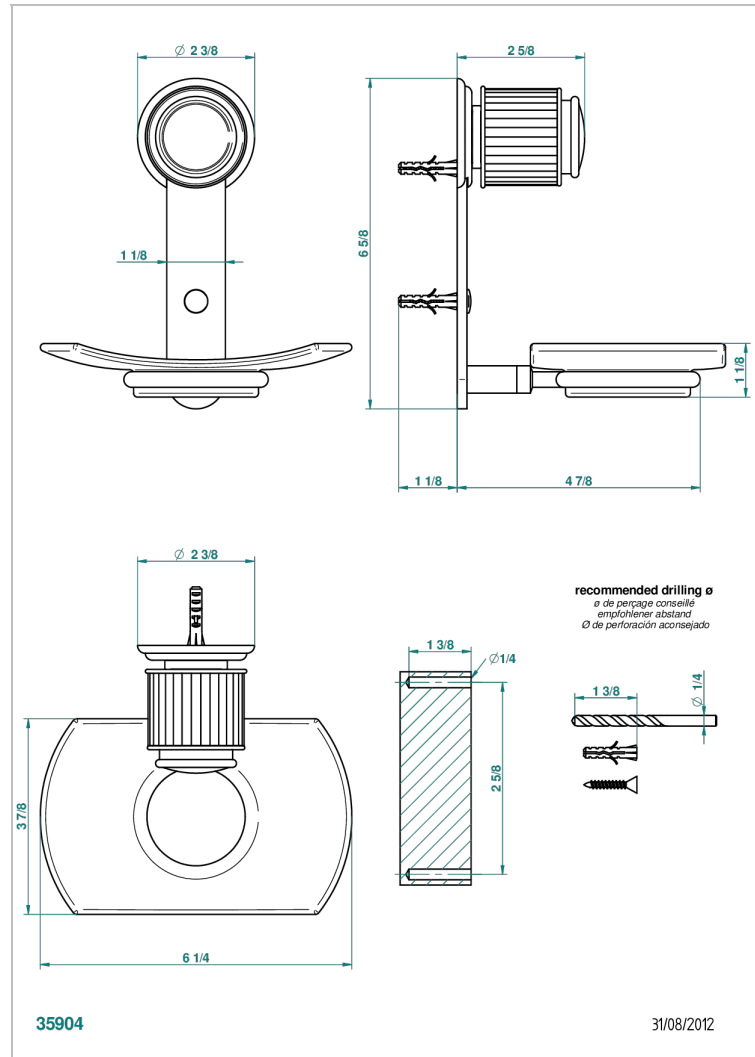

# JAIPUR BLACK ONYX

A9C-500

Glass soap dish, wall mounted

## CHARACTERISTIC

- Jaipur black Onyx
- Glass soap dish, wall mounted