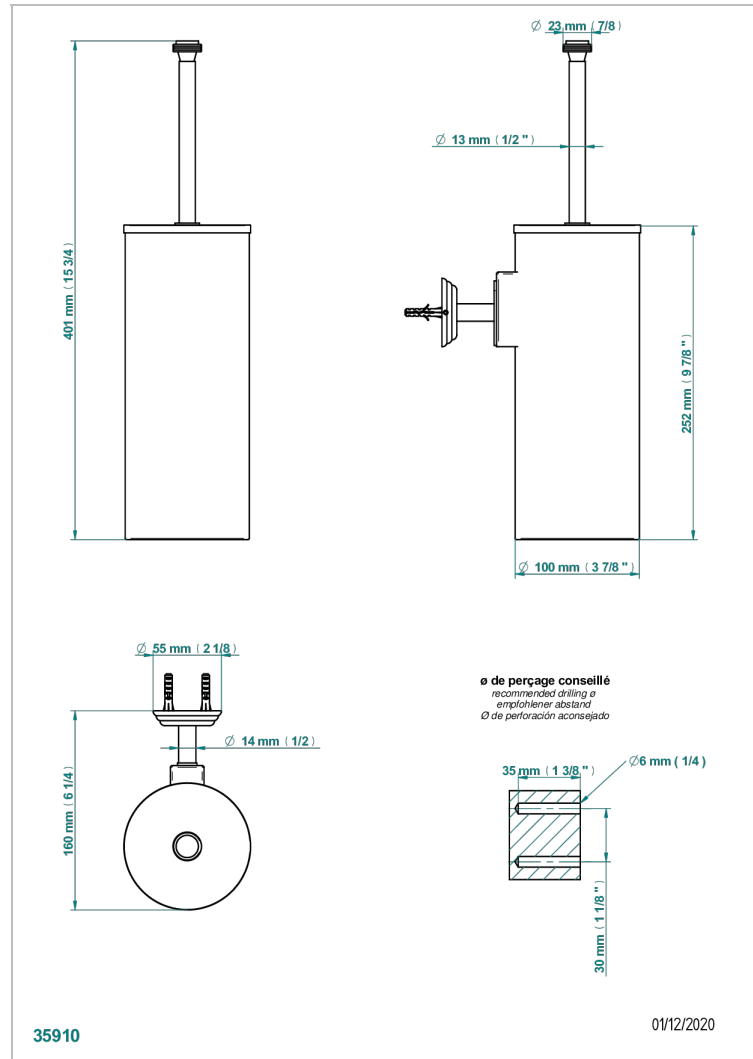

JAIPUR BLACK ONYX

A9C-4720C

Metal toilet brush holder with brush with cover wall mounted

CHARACTERISTIC

- Jaipur black Onyx
- Metal toilet brush holder with brush with cover wall mounted

AVAILABLE FINITIONS