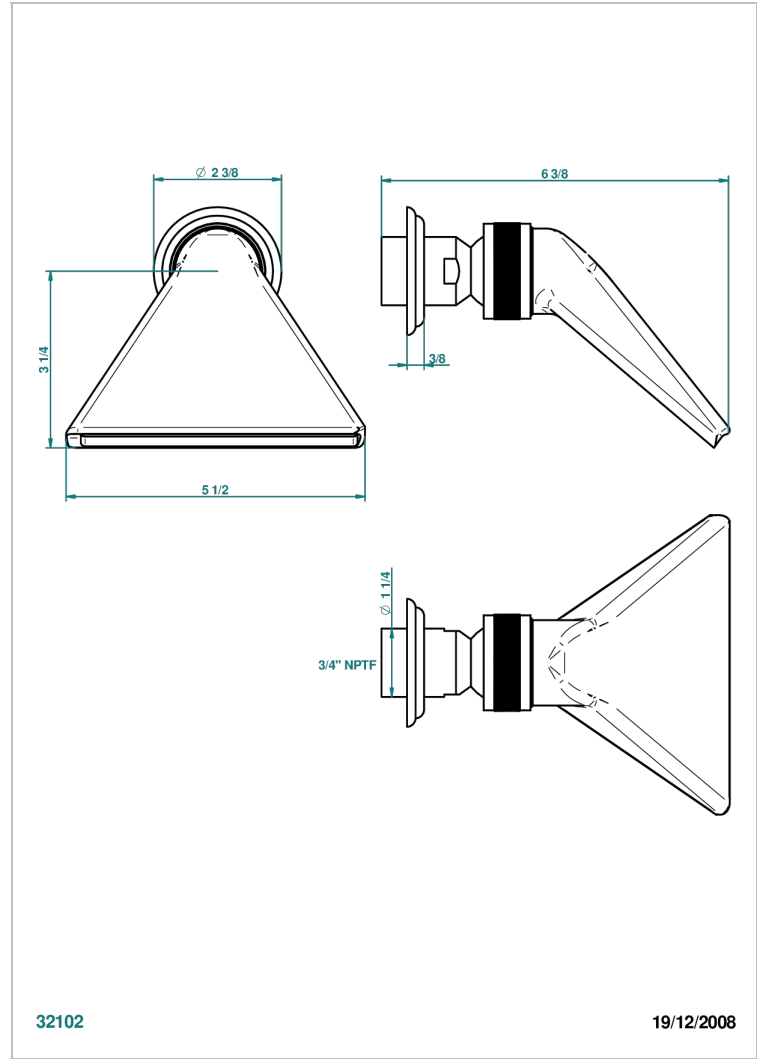

JAIPUR BLACK ONYX

A9C-3640/US

Shower head, cast deluge with 3/4" connection

CHARACTERISTIC

- Jaipur black Onyx
- Shower head, cast deluge with 3/4" connection

AVAILABLE FINITIONS

Black nickel - D24
Blush PVD - H62
Brass color PVD - H49
Brown bronze color PVD - F33
Chrome polished - A02
Chrome polished / gold polished - G02