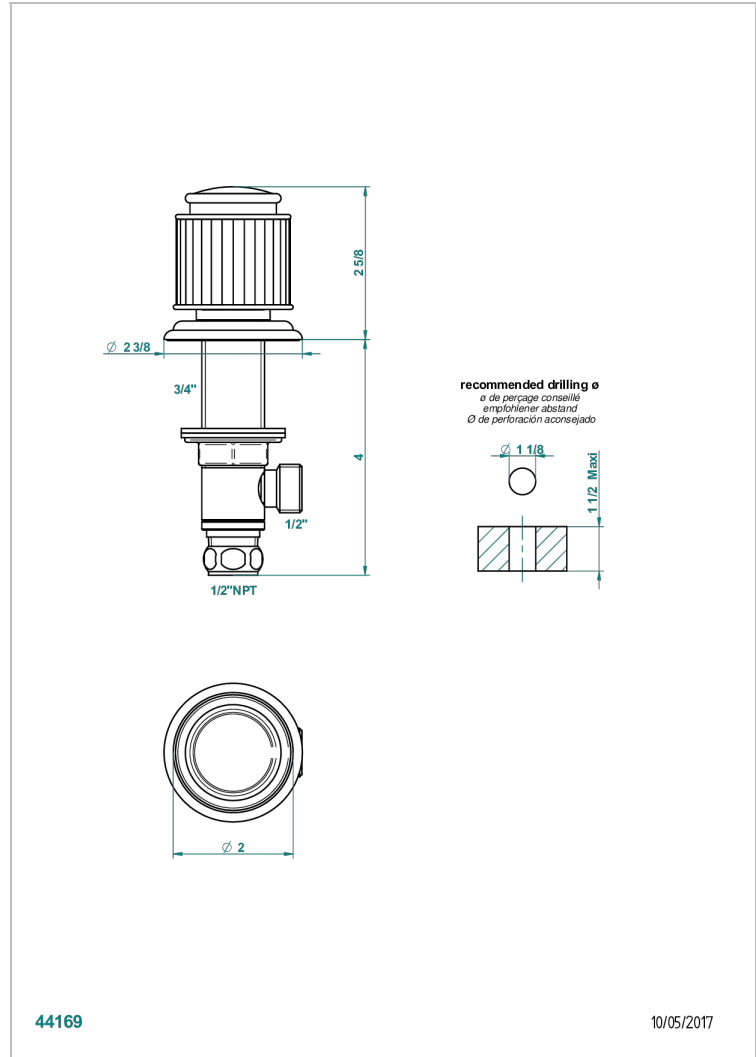

# JAIPUR BLACK ONYX

A9C-35/US

1/2" deck valve with trim for lavatory

## CHARACTERISTIC

- Jaipur black Onyx
- 1/2" deck valve with trim for lavatory