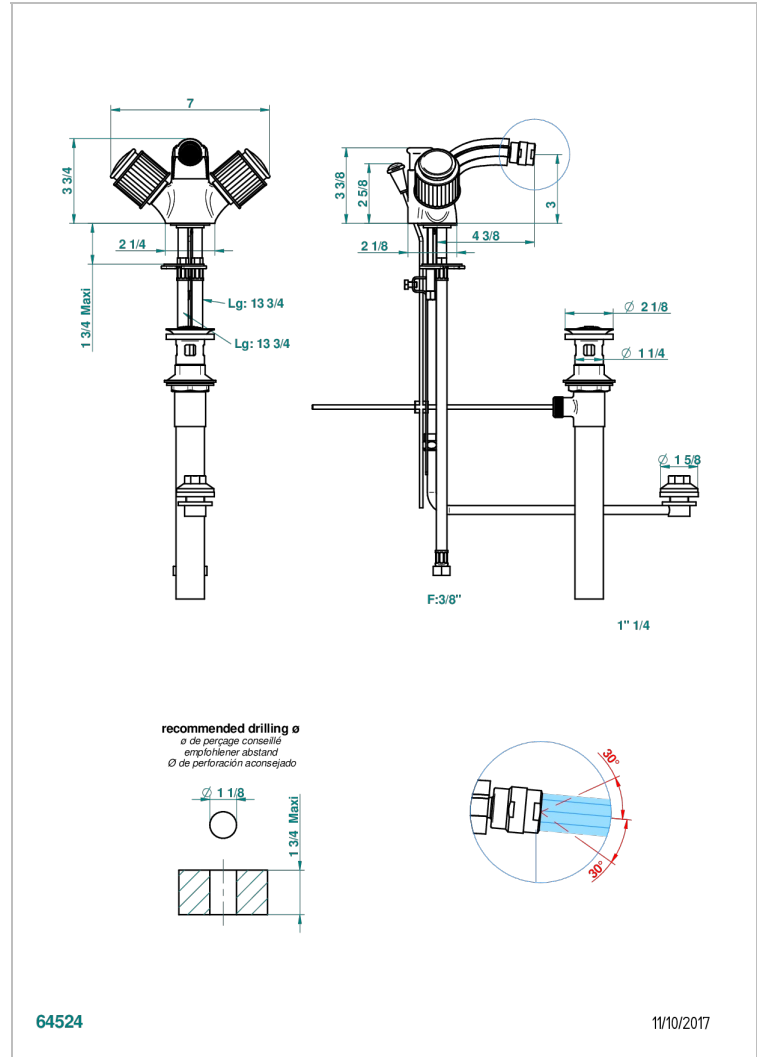

JAIPUR BLACK ONYX

A9C-3205/2US

Single hole bidet faucet, integral diverter for vertical spray with drain

CHARACTERISTIC

- Jaipur black Onyx
- Single hole bidet faucet, integral diverter for vertical spray with drain